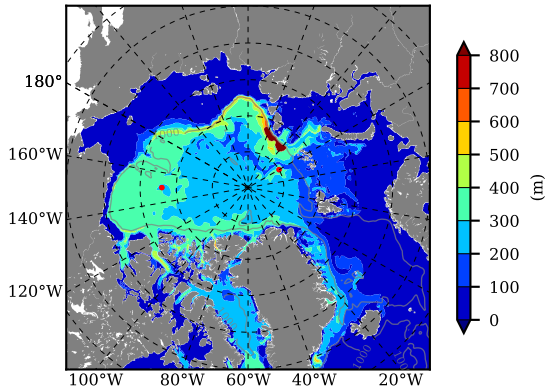

BCTGE27NTMX AW Max Temp over
2002

AW Max Temp from
PHC 3.0

BCTGE27NTMX AW Max Temp depth

AW Max Temp depth from
PHC 3.0