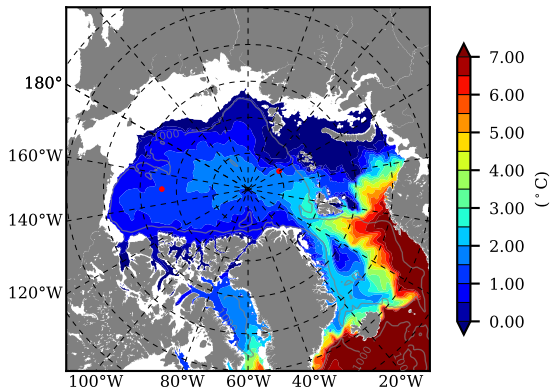

BCTGE27NTMX AW Max Temp over
2002

AW Max Temp from
PHC 3.0

BCTGE27NTMX AW Max Temp depth

AW Max Temp depth from
PHC 3.0