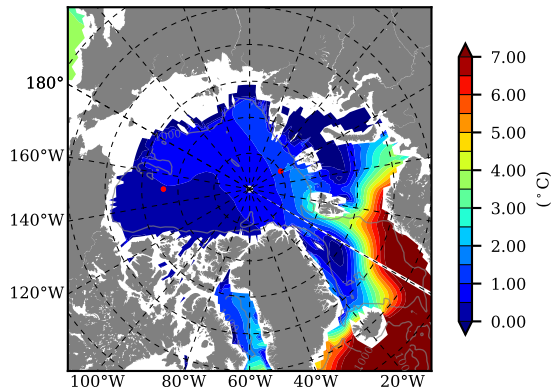

BCTGE27NTMX AW Max Temp over
2002

AW Max Temp from
PHC 3.0

BCTGE27NTMX AW Max Temp depth

AW Max Temp depth from
PHC 3.0