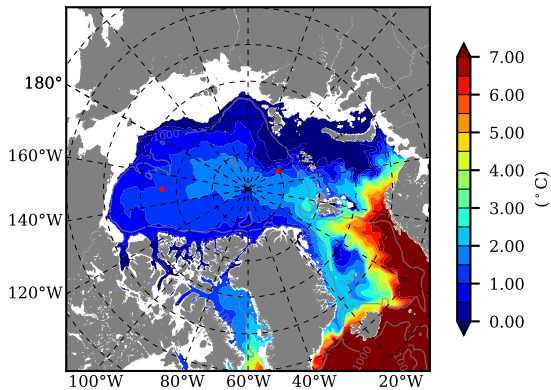

BCTGE27NTMX AW Max Temp over  
2003

AW Max Temp from  
PHC 3.0

BCTGE27NTMX AW Max Temp depth

AW Max Temp depth from  
PHC 3.0