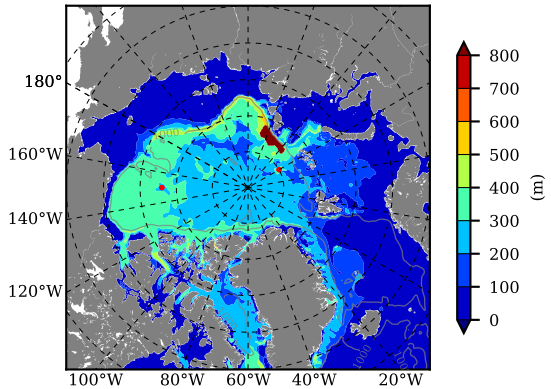

BCTGE27NTMX AW Max Temp over  
2003

AW Max Temp from  
PHC 3.0

BCTGE27NTMX AW Max Temp depth

AW Max Temp depth from  
PHC 3.0