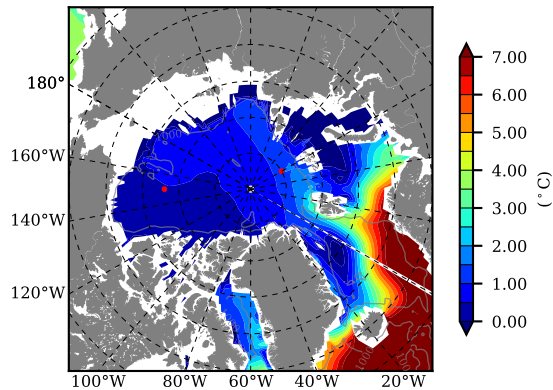

BCTGE27NTMX AW Max Temp over  
2003

AW Max Temp from  
PHC 3.0

BCTGE27NTMX AW Max Temp depth

AW Max Temp depth from  
PHC 3.0