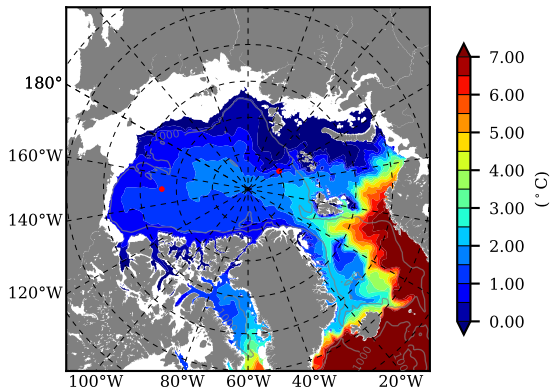

BCTGE27NTMX AW Max Temp over
2004

AW Max Temp from
PHC 3.0

BCTGE27NTMX AW Max Temp depth

AW Max Temp depth from
PHC 3.0