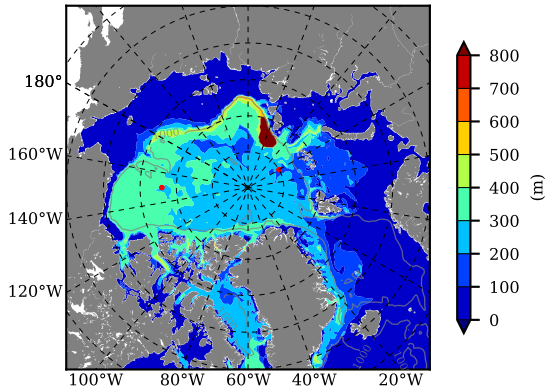

BCTGE27NTMX AW Max Temp over
2004

AW Max Temp from
PHC 3.0

BCTGE27NTMX AW Max Temp depth

AW Max Temp depth from
PHC 3.0