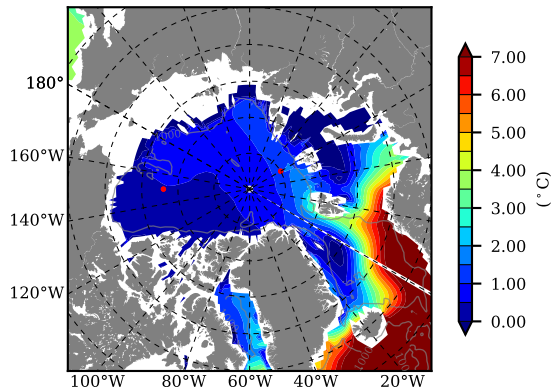

BCTGE27NTMX AW Max Temp over
2005

AW Max Temp from
PHC 3.0

BCTGE27NTMX AW Max Temp depth

AW Max Temp depth from
PHC 3.0