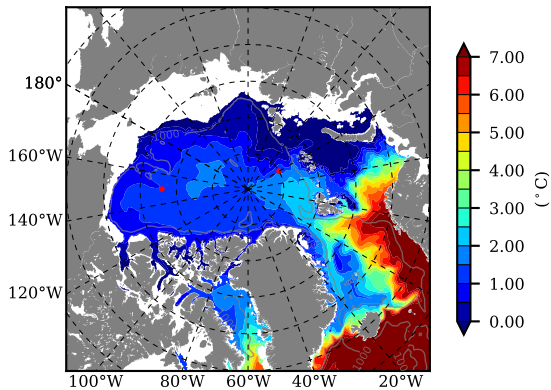

BCTGE27NTMX AW Max Temp over
2005

AW Max Temp from
PHC 3.0

BCTGE27NTMX AW Max Temp depth

AW Max Temp depth from
PHC 3.0