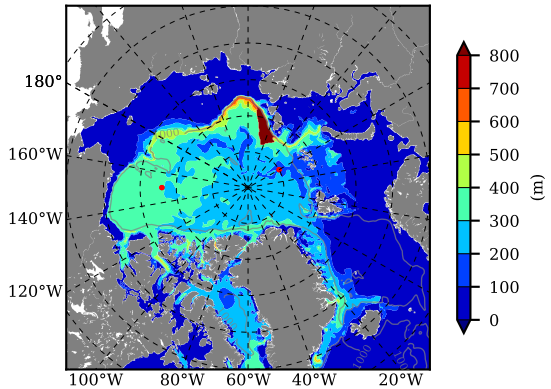

BCTGE27NTMX AW Max Temp over
2005

AW Max Temp from
PHC 3.0

BCTGE27NTMX AW Max Temp depth

AW Max Temp depth from
PHC 3.0