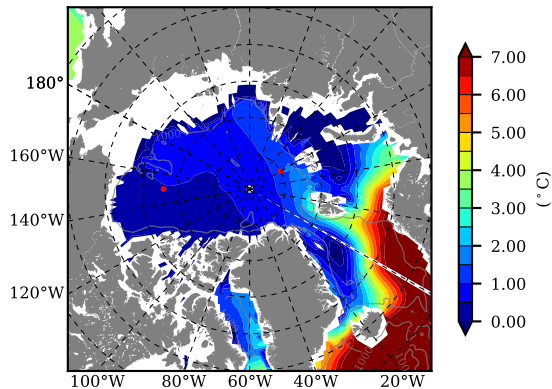

BCTGE27NTMX AW Max Temp over
2006

AW Max Temp from
PHC 3.0

BCTGE27NTMX AW Max Temp depth

AW Max Temp depth from
PHC 3.0