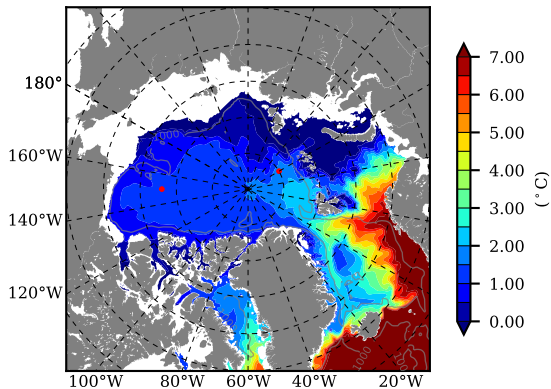

BCTGE27NTMX AW Max Temp over
2006

AW Max Temp from
PHC 3.0

BCTGE27NTMX AW Max Temp depth

AW Max Temp depth from
PHC 3.0