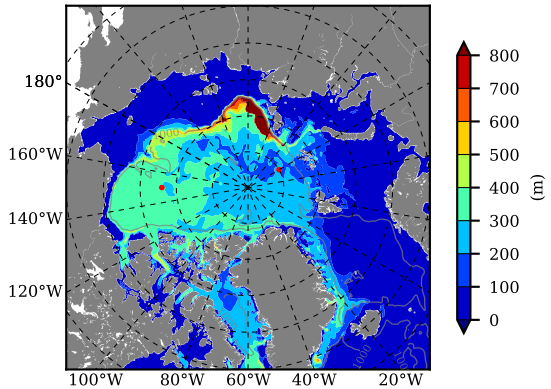

BCTGE27NTMX AW Max Temp over
2006

AW Max Temp from
PHC 3.0

BCTGE27NTMX AW Max Temp depth

AW Max Temp depth from
PHC 3.0