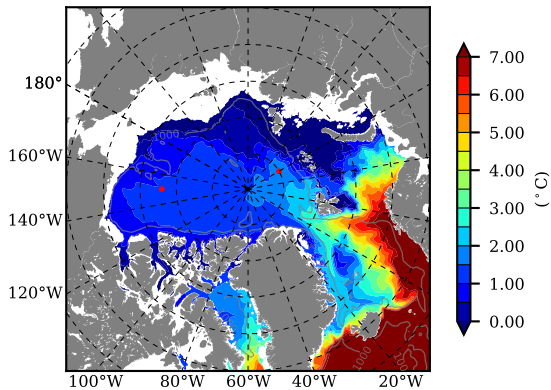

BCTGE27NTMX AW Max Temp over
2007

AW Max Temp from
PHC 3.0

BCTGE27NTMX AW Max Temp depth

AW Max Temp depth from
PHC 3.0