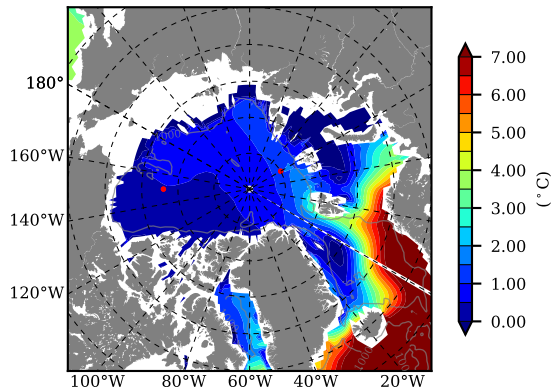

BCTGE27NTMX AW Max Temp over
2007

AW Max Temp from
PHC 3.0

BCTGE27NTMX AW Max Temp depth

AW Max Temp depth from
PHC 3.0