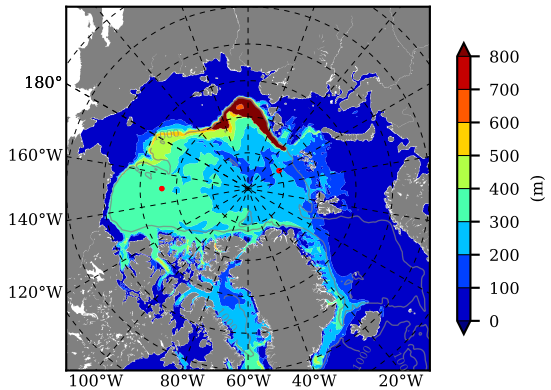

BCTGE27NTMX AW Max Temp over
2007

AW Max Temp from
PHC 3.0

BCTGE27NTMX AW Max Temp depth

AW Max Temp depth from
PHC 3.0