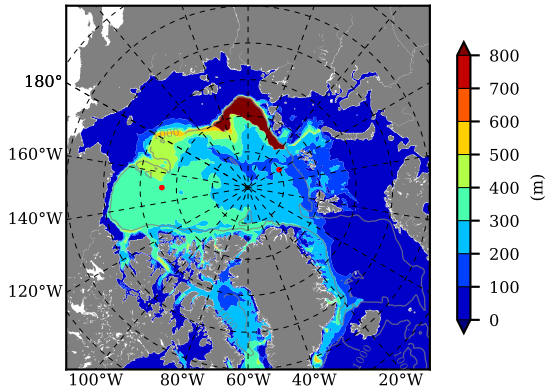

BCTGE27NTMX AW Max Temp over  
2008

AW Max Temp from  
PHC 3.0

BCTGE27NTMX AW Max Temp depth

AW Max Temp depth from  
PHC 3.0