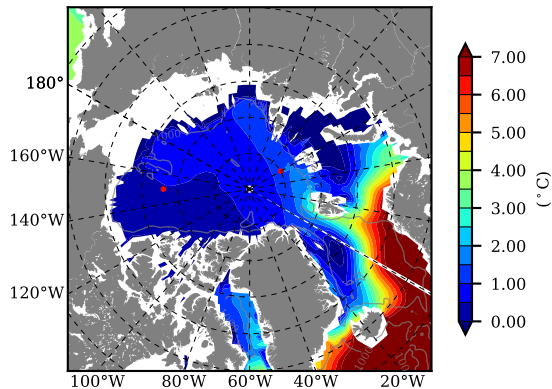

BCTGE27NTMX AW Max Temp over  
2008

AW Max Temp from  
PHC 3.0

BCTGE27NTMX AW Max Temp depth

AW Max Temp depth from  
PHC 3.0