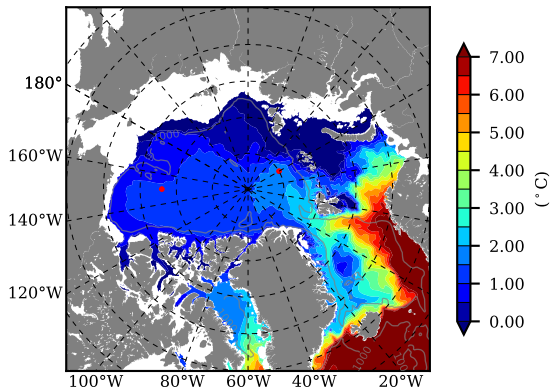

BCTGE27NTMX AW Max Temp over  
2008

AW Max Temp from  
PHC 3.0

BCTGE27NTMX AW Max Temp depth

AW Max Temp depth from  
PHC 3.0