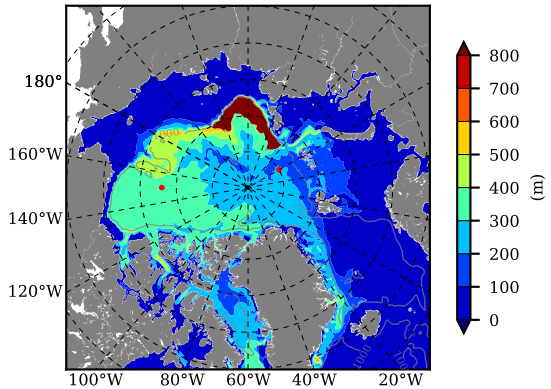

BCTGE27NTMX AW Max Temp over
2009

AW Max Temp from
PHC 3.0

BCTGE27NTMX AW Max Temp depth

AW Max Temp depth from
PHC 3.0