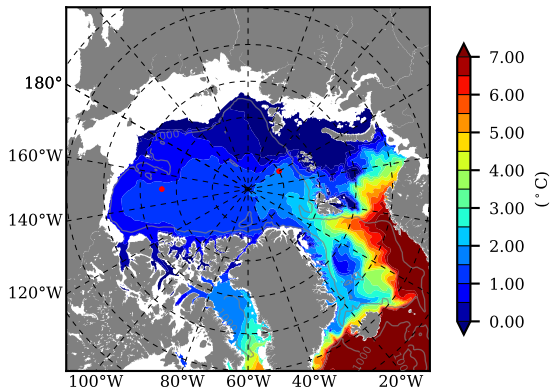

BCTGE27NTMX AW Max Temp over
2009

AW Max Temp from
PHC 3.0

BCTGE27NTMX AW Max Temp depth

AW Max Temp depth from
PHC 3.0