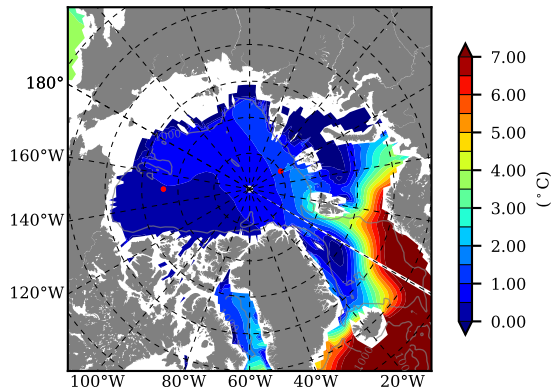

BCTGE27NTMX AW Max Temp over
2009

AW Max Temp from
PHC 3.0

BCTGE27NTMX AW Max Temp depth

AW Max Temp depth from
PHC 3.0