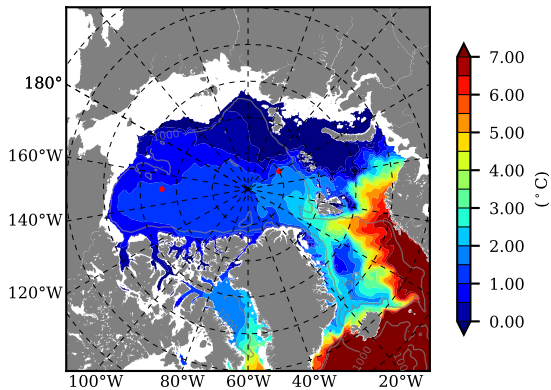

BCTGE27NTMX AW Max Temp over
2010

AW Max Temp from
PHC 3.0

BCTGE27NTMX AW Max Temp depth

AW Max Temp depth from
PHC 3.0