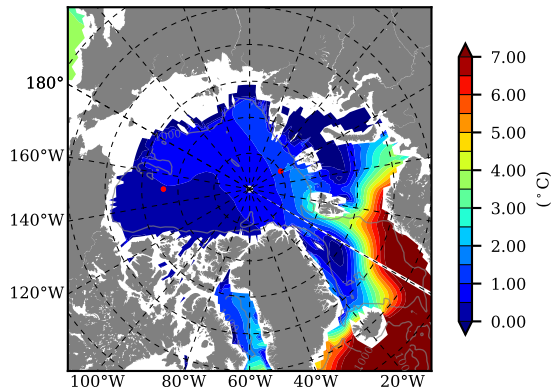

BCTGE27NTMX AW Max Temp over
2010

AW Max Temp from
PHC 3.0

BCTGE27NTMX AW Max Temp depth

AW Max Temp depth from
PHC 3.0