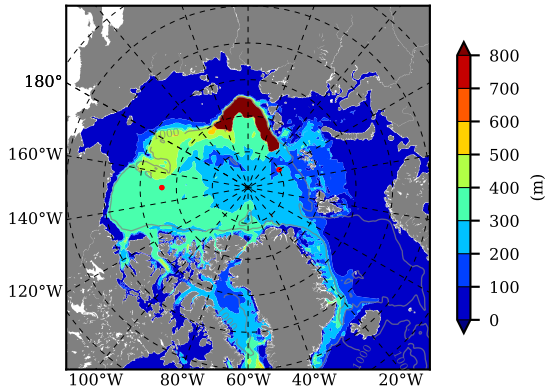

BCTGE27NTMX AW Max Temp over
2010

AW Max Temp from
PHC 3.0

BCTGE27NTMX AW Max Temp depth

AW Max Temp depth from
PHC 3.0