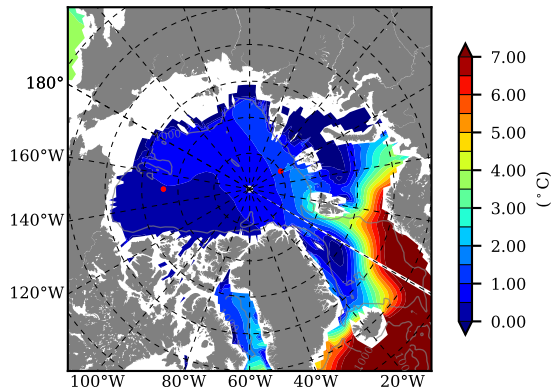

BCTGE27NTMX AW Max Temp over
2011

AW Max Temp from
PHC 3.0

BCTGE27NTMX AW Max Temp depth

AW Max Temp depth from
PHC 3.0