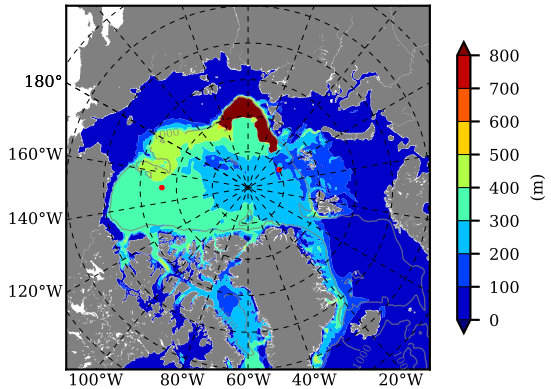

BCTGE27NTMX AW Max Temp over
2011

AW Max Temp from
PHC 3.0

BCTGE27NTMX AW Max Temp depth

AW Max Temp depth from
PHC 3.0