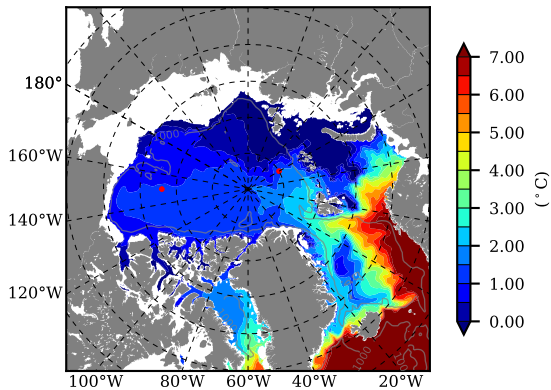

BCTGE27NTMX AW Max Temp over
2011

AW Max Temp from
PHC 3.0

BCTGE27NTMX AW Max Temp depth

AW Max Temp depth from
PHC 3.0