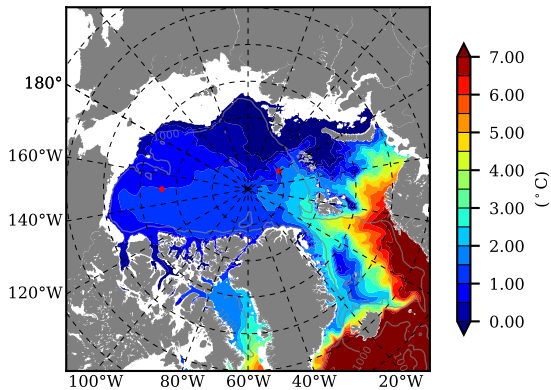

BCTGE27NTMX AW Max Temp over
2012

AW Max Temp from
PHC 3.0

BCTGE27NTMX AW Max Temp depth

AW Max Temp depth from
PHC 3.0