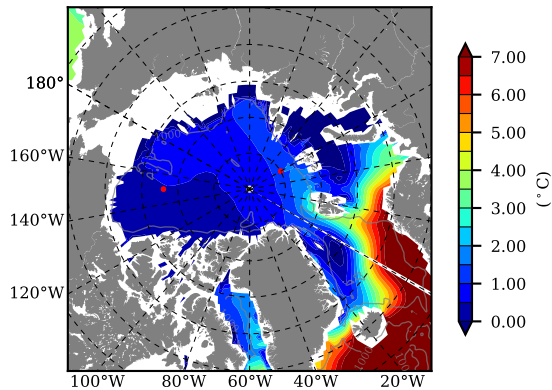

BCTGE27NTMX AW Max Temp over
2012

AW Max Temp from
PHC 3.0

BCTGE27NTMX AW Max Temp depth

AW Max Temp depth from
PHC 3.0