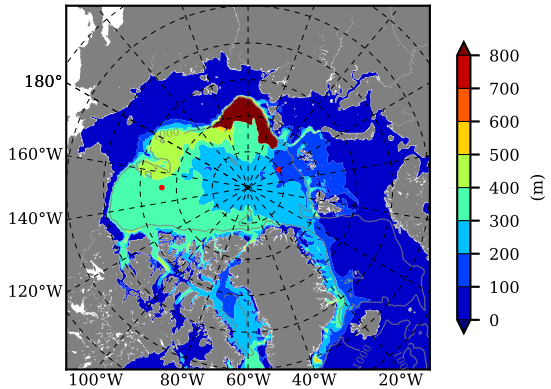

BCTGE27NTMX AW Max Temp over
2012

AW Max Temp from
PHC 3.0

BCTGE27NTMX AW Max Temp depth

AW Max Temp depth from
PHC 3.0