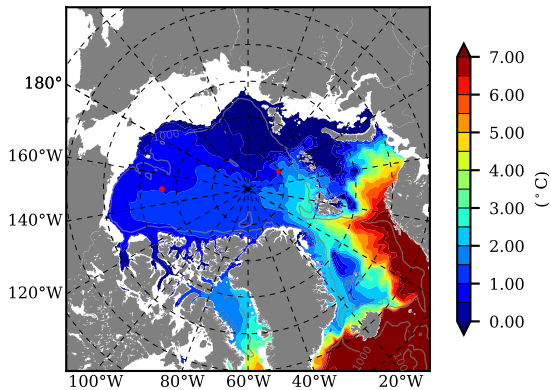

BCTGE27NTMX AW Max Temp over
2013

AW Max Temp from
PHC 3.0

BCTGE27NTMX AW Max Temp depth

AW Max Temp depth from
PHC 3.0