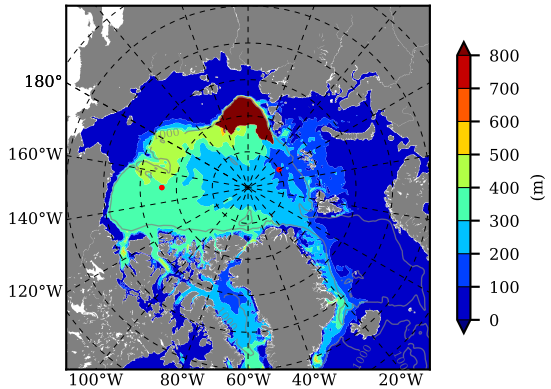

BCTGE27NTMX AW Max Temp over
2013

AW Max Temp from
PHC 3.0

BCTGE27NTMX AW Max Temp depth

AW Max Temp depth from
PHC 3.0