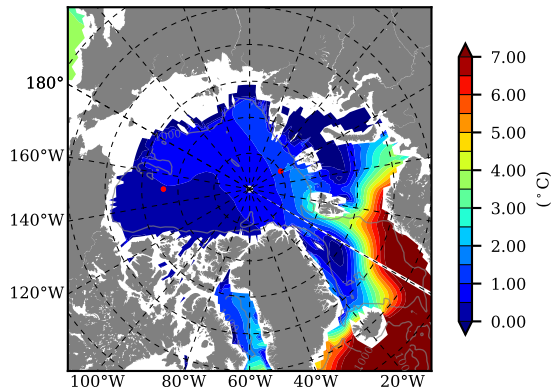

BCTGE27NTMX AW Max Temp over
2013

AW Max Temp from
PHC 3.0

BCTGE27NTMX AW Max Temp depth

AW Max Temp depth from
PHC 3.0