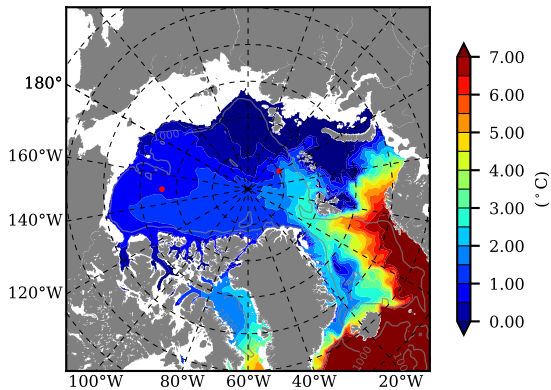

BCTGE27NTMX AW Max Temp over
2014

AW Max Temp from
PHC 3.0

BCTGE27NTMX AW Max Temp depth

AW Max Temp depth from
PHC 3.0