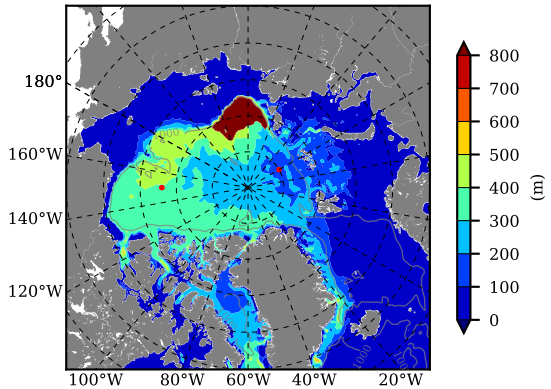

BCTGE27NTMX AW Max Temp over
2014

AW Max Temp from
PHC 3.0

BCTGE27NTMX AW Max Temp depth

AW Max Temp depth from
PHC 3.0