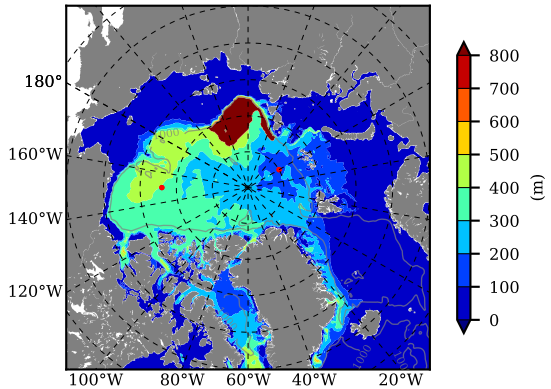

BCTGE27NTMX AW Max Temp over
2015

AW Max Temp from
PHC 3.0

BCTGE27NTMX AW Max Temp depth

AW Max Temp depth from
PHC 3.0