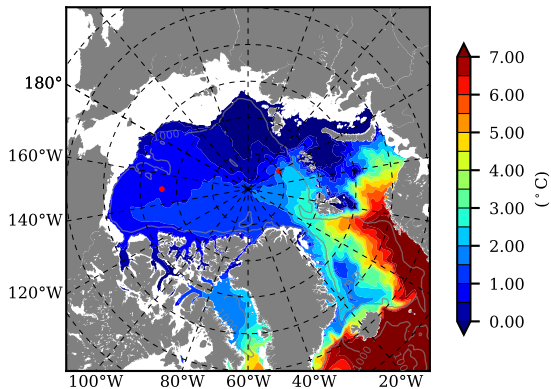

BCTGE27NTMX AW Max Temp over
2015

AW Max Temp from
PHC 3.0

BCTGE27NTMX AW Max Temp depth

AW Max Temp depth from
PHC 3.0