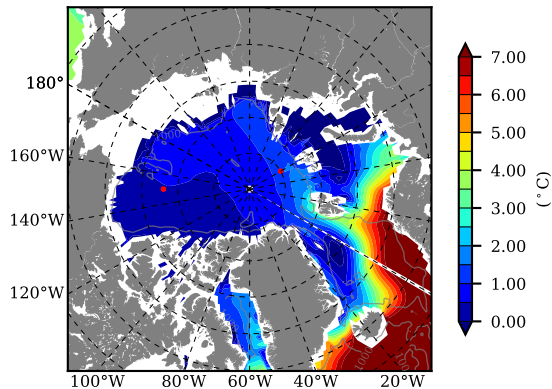

BCTGE27NTMX AW Max Temp over
2015

AW Max Temp from
PHC 3.0

BCTGE27NTMX AW Max Temp depth

AW Max Temp depth from
PHC 3.0