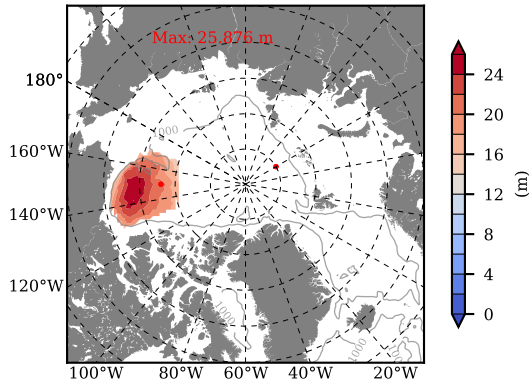

BCTGE27NTMX mean FWC (m) over 1959

Mean FWC (m) from BG Obs Sys. (Proshutinsky et al. GRL2018) over year 2003-2017

BCTGE27NTMX mean SSH

Mean SSH from Armitage et al. 2017 2003-2014