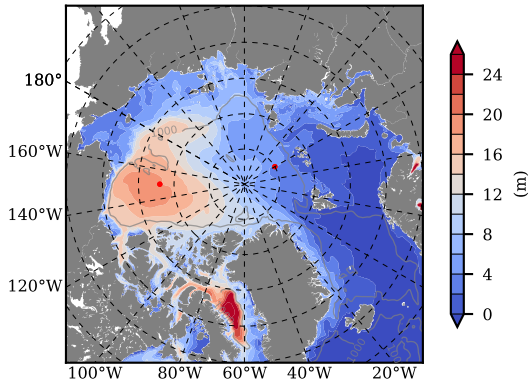

BCTGE27NTMX mean FWC (m) over 1959

Mean FWC (m) from BG Obs Sys. (Proshutinsky et al. GRL2018) over year 2003-2017

BCTGE27NTMX mean SSH

Mean SSH from Armitage et al. 2017 2003-2014