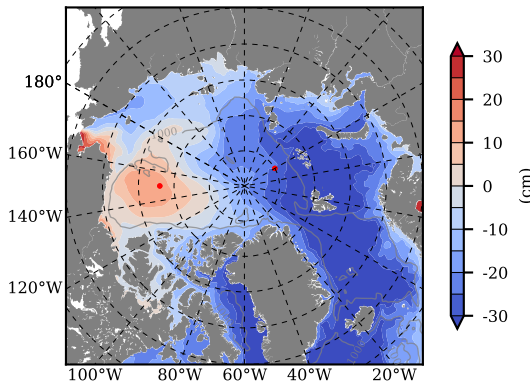

BCTGE27NTMX mean FWC (m) over 1959

Mean FWC (m) from BG Obs Sys. (Proshutinsky et al. GRL2018) over year 2003-2017

BCTGE27NTMX mean SSH

Mean SSH from Armitage et al. 2017 2003-2014