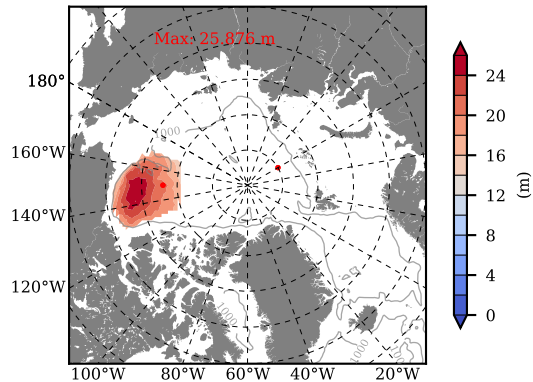

BCTGE27NTMX mean FWC (m) over 1960

Mean FWC (m) from BG Obs Sys. (Proshutinsky et al. GRL2018) over year 2003-2017

BCTGE27NTMX mean SSH

Mean SSH from Armitage et al. 2017 2003-2014