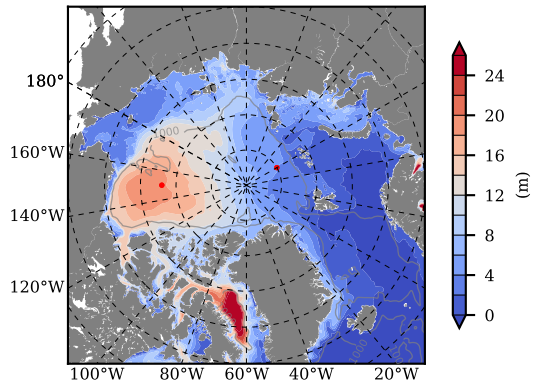

BCTGE27NTMX mean FWC (m) over 1960

Mean FWC (m) from BG Obs Sys. (Proshutinsky et al. GRL2018) over year 2003-2017

BCTGE27NTMX mean SSH

Mean SSH from Armitage et al. 2017 2003-2014