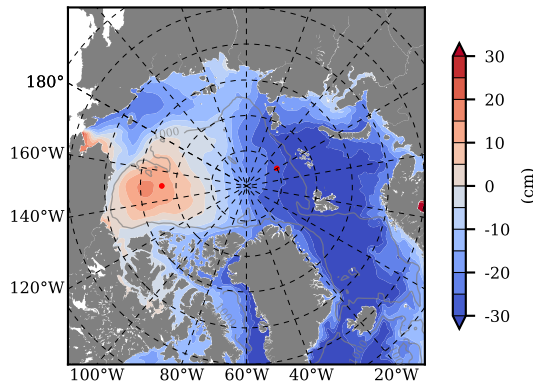

BCTGE27NTMX mean FWC (m) over 1960

Mean FWC (m) from BG Obs Sys. (Proshutinsky et al. GRL2018) over year 2003-2017

BCTGE27NTMX mean SSH

Mean SSH from Armitage et al. 2017 2003-2014