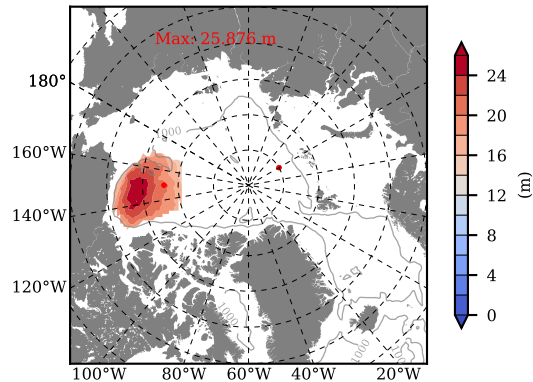

BCTGE27NTMX mean FWC (m) over 1961

Mean FWC (m) from BG Obs Sys. (Proshutinsky et al. GRL2018) over year 2003-2017

BCTGE27NTMX mean SSH

Mean SSH from Armitage et al. 2017 2003-2014