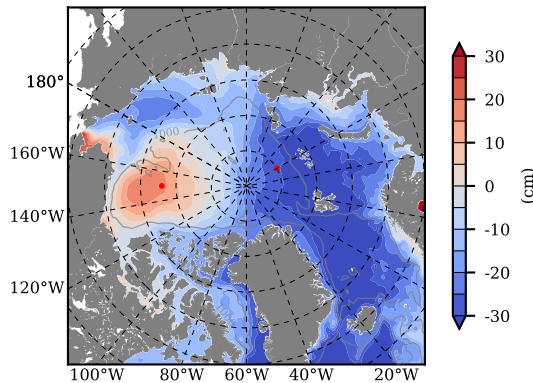

BCTGE27NTMX mean FWC (m) over 1961

Mean FWC (m) from BG Obs Sys. (Proshutinsky et al. GRL2018) over year 2003-2017

BCTGE27NTMX mean SSH

Mean SSH from Armitage et al. 2017 2003-2014