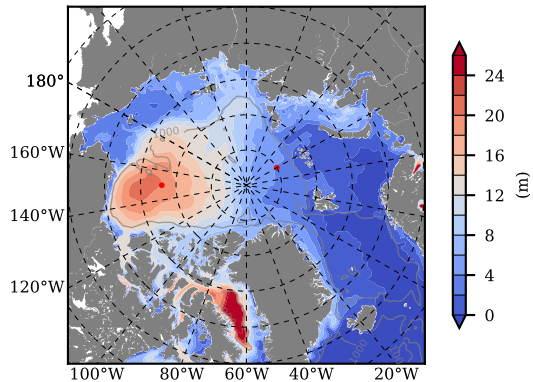

BCTGE27NTMX mean FWC (m) over 1961

Mean FWC (m) from BG Obs Sys. (Proshutinsky et al. GRL2018) over year 2003-2017

BCTGE27NTMX mean SSH

Mean SSH from Armitage et al. 2017 2003-2014