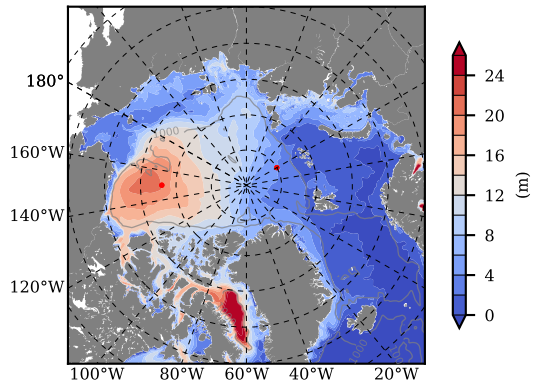

BCTGE27NTMX mean FWC (m) over 1962

Mean FWC (m) from BG Obs Sys. (Proshutinsky et al. GRL2018) over year 2003-2017

BCTGE27NTMX mean SSH

Mean SSH from Armitage et al. 2017 2003-2014