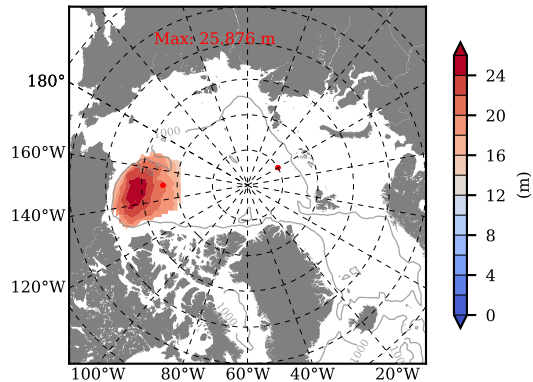

BCTGE27NTMX mean FWC (m) over 1962

Mean FWC (m) from BG Obs Sys. (Proshutinsky et al. GRL2018) over year 2003-2017

BCTGE27NTMX mean SSH

Mean SSH from Armitage et al. 2017 2003-2014