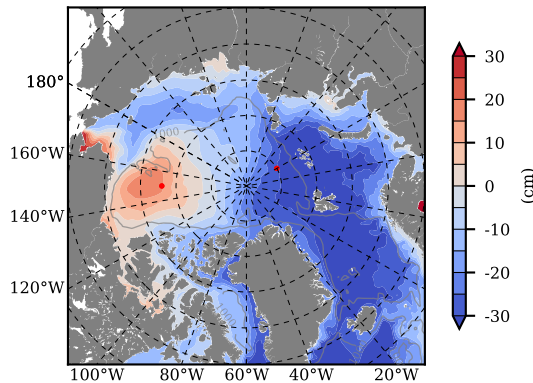

BCTGE27NTMX mean FWC (m) over 1962

Mean FWC (m) from BG Obs Sys. (Proshutinsky et al. GRL2018) over year 2003-2017

BCTGE27NTMX mean SSH

Mean SSH from Armitage et al. 2017 2003-2014