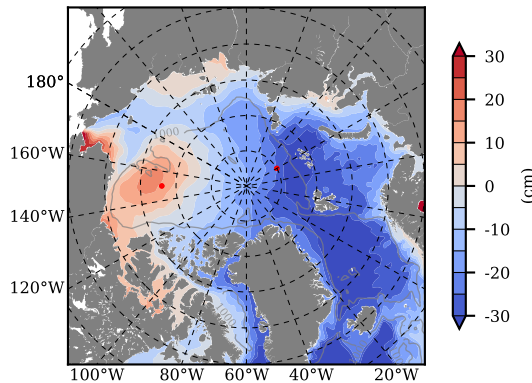

BCTGE27NTMX mean FWC (m) over 1964

Mean FWC (m) from BG Obs Sys. (Proshutinsky et al. GRL2018) over year 2003-2017

BCTGE27NTMX mean SSH

Mean SSH from Armitage et al. 2017 2003-2014