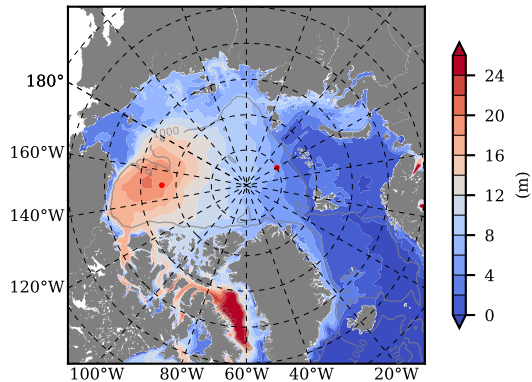

BCTGE27NTMX mean FWC (m) over 1964

Mean FWC (m) from BG Obs Sys. (Proshutinsky et al. GRL2018) over year 2003-2017

BCTGE27NTMX mean SSH

Mean SSH from Armitage et al. 2017 2003-2014