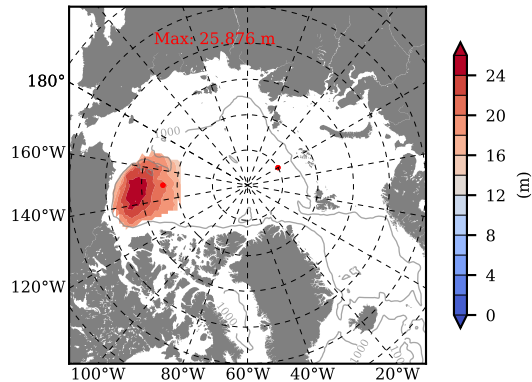

BCTGE27NTMX mean FWC (m) over 1964

Mean FWC (m) from BG Obs Sys. (Proshutinsky et al. GRL2018) over year 2003-2017

BCTGE27NTMX mean SSH

Mean SSH from Armitage et al. 2017 2003-2014