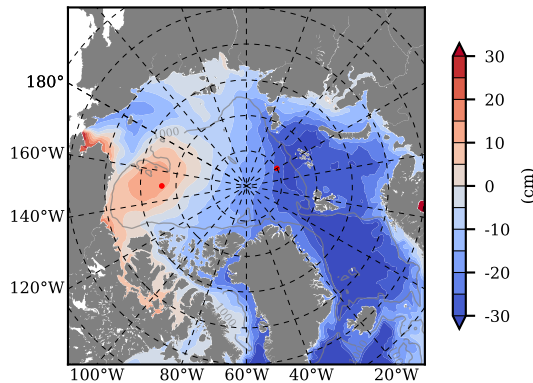

BCTGE27NTMX mean FWC (m) over 1965

Mean FWC (m) from BG Obs Sys. (Proshutinsky et al. GRL2018) over year 2003-2017

BCTGE27NTMX mean SSH

Mean SSH from Armitage et al. 2017 2003-2014