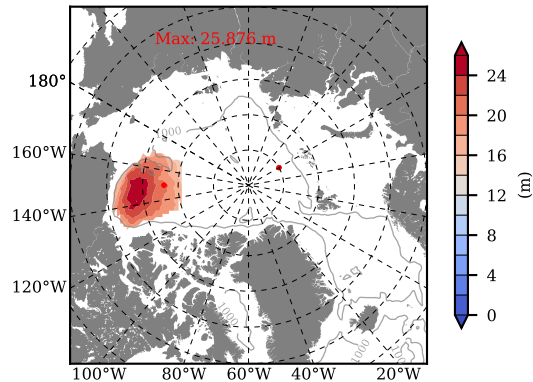

BCTGE27NTMX mean FWC (m) over 1965

Mean FWC (m) from BG Obs Sys. (Proshutinsky et al. GRL2018) over year 2003-2017

BCTGE27NTMX mean SSH

Mean SSH from Armitage et al. 2017 2003-2014