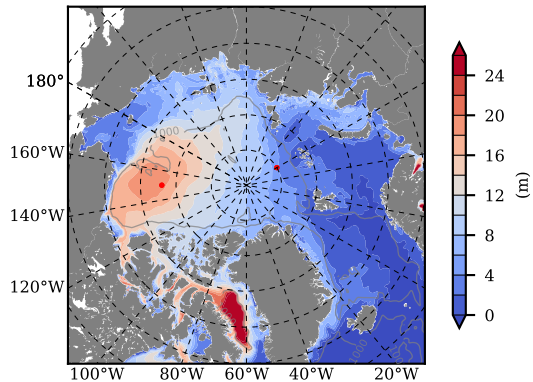

BCTGE27NTMX mean FWC (m) over 1965

Mean FWC (m) from BG Obs Sys. (Proshutinsky et al. GRL2018) over year 2003-2017

BCTGE27NTMX mean SSH

Mean SSH from Armitage et al. 2017 2003-2014