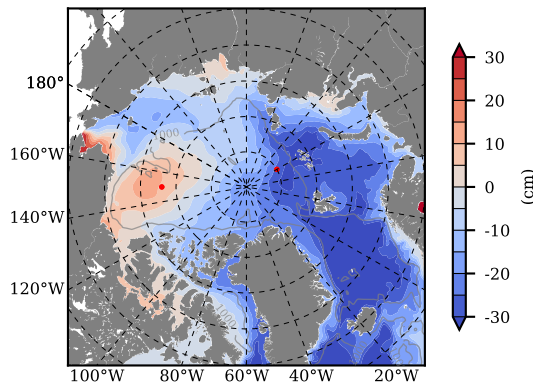

BCTGE27NTMX mean FWC (m) over 1966

Mean FWC (m) from BG Obs Sys. (Proshutinsky et al. GRL2018) over year 2003-2017

BCTGE27NTMX mean SSH

Mean SSH from Armitage et al. 2017 2003-2014