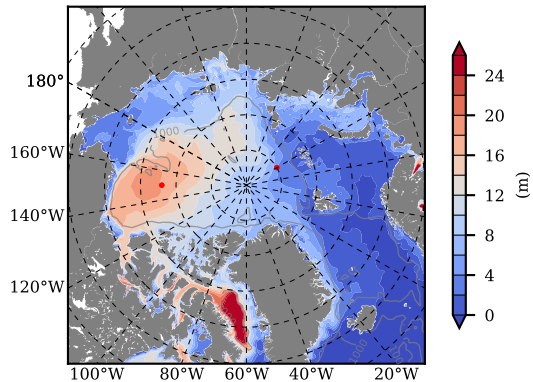

BCTGE27NTMX mean FWC (m) over 1966

Mean FWC (m) from BG Obs Sys. (Proshutinsky et al. GRL2018) over year 2003-2017

BCTGE27NTMX mean SSH

Mean SSH from Armitage et al. 2017 2003-2014