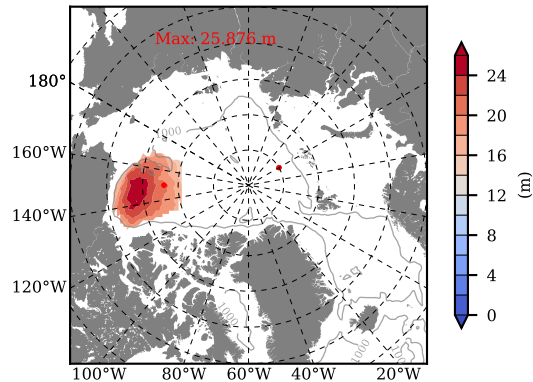

BCTGE27NTMX mean FWC (m) over 1966

Mean FWC (m) from BG Obs Sys. (Proshutinsky et al. GRL2018) over year 2003-2017

BCTGE27NTMX mean SSH

Mean SSH from Armitage et al. 2017 2003-2014