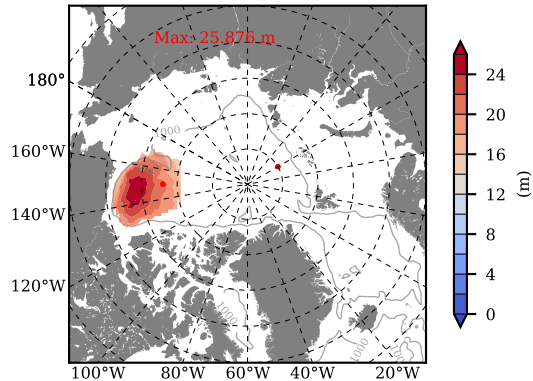

BCTGE27NTMX mean FWC (m) over 1967

Mean FWC (m) from BG Obs Sys. (Proshutinsky et al. GRL2018) over year 2003-2017

BCTGE27NTMX mean SSH

Mean SSH from Armitage et al. 2017 2003-2014