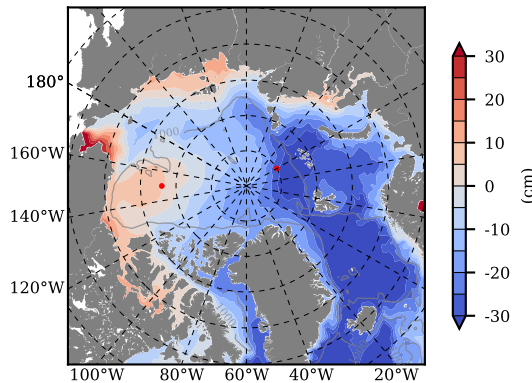

BCTGE27NTMX mean FWC (m) over 1967

Mean FWC (m) from BG Obs Sys. (Proshutinsky et al. GRL2018) over year 2003-2017

BCTGE27NTMX mean SSH

Mean SSH from Armitage et al. 2017 2003-2014