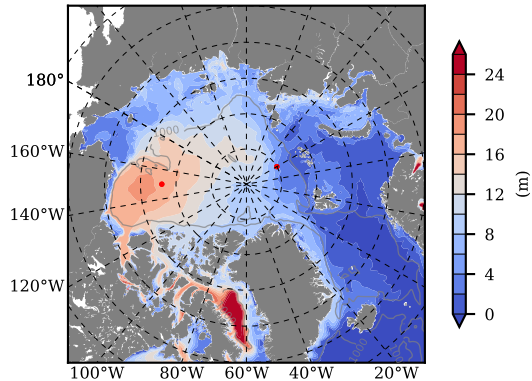

BCTGE27NTMX mean FWC (m) over 1967

Mean FWC (m) from BG Obs Sys. (Proshutinsky et al. GRL2018) over year 2003-2017

BCTGE27NTMX mean SSH

Mean SSH from Armitage et al. 2017 2003-2014