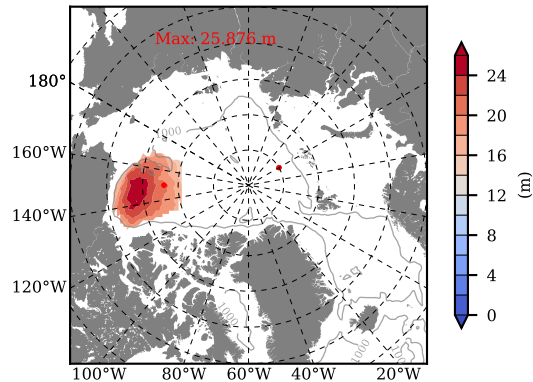

BCTGE27NTMX mean FWC (m) over 1968

Mean FWC (m) from BG Obs Sys. (Proshutinsky et al. GRL2018) over year 2003-2017

BCTGE27NTMX mean SSH

Mean SSH from Armitage et al. 2017 2003-2014