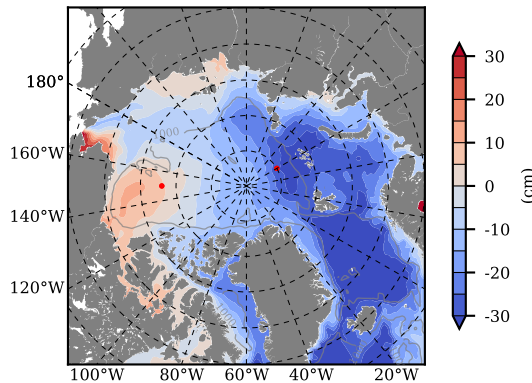

BCTGE27NTMX mean FWC (m) over 1968

Mean FWC (m) from BG Obs Sys. (Proshutinsky et al. GRL2018) over year 2003-2017

BCTGE27NTMX mean SSH

Mean SSH from Armitage et al. 2017 2003-2014