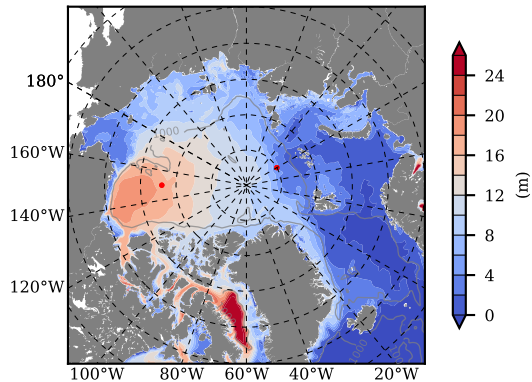

BCTGE27NTMX mean FWC (m) over 1968

Mean FWC (m) from BG Obs Sys. (Proshutinsky et al. GRL2018) over year 2003-2017

BCTGE27NTMX mean SSH

Mean SSH from Armitage et al. 2017 2003-2014