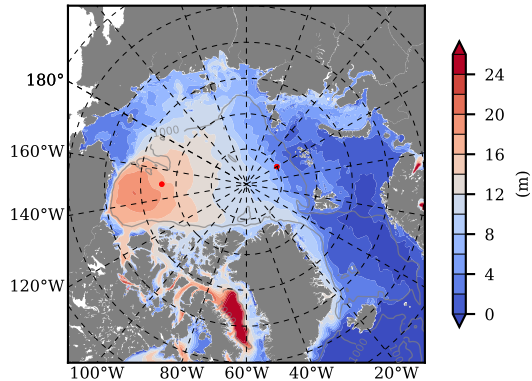

BCTGE27NTMX mean FWC (m) over 1969

Mean FWC (m) from BG Obs Sys. (Proshutinsky et al. GRL2018) over year 2003-2017

BCTGE27NTMX mean SSH

Mean SSH from Armitage et al. 2017 2003-2014