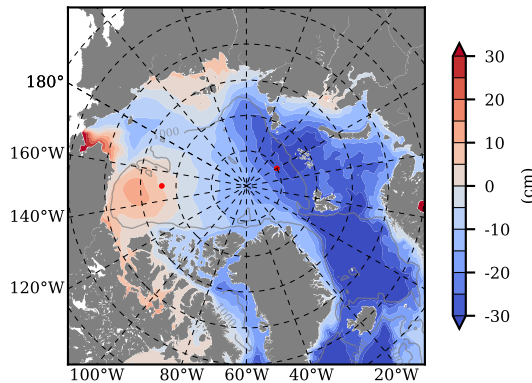

BCTGE27NTMX mean FWC (m) over 1969

Mean FWC (m) from BG Obs Sys. (Proshutinsky et al. GRL2018) over year 2003-2017

BCTGE27NTMX mean SSH

Mean SSH from Armitage et al. 2017 2003-2014