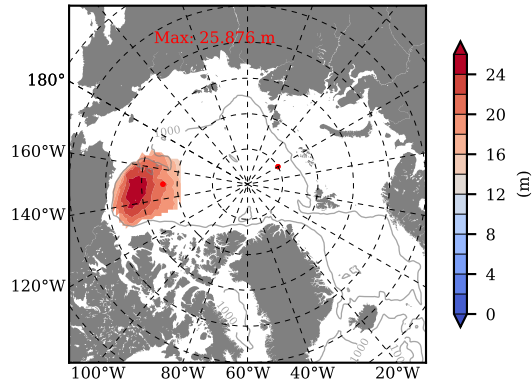

BCTGE27NTMX mean FWC (m) over 1969

Mean FWC (m) from BG Obs Sys. (Proshutinsky et al. GRL2018) over year 2003-2017

BCTGE27NTMX mean SSH

Mean SSH from Armitage et al. 2017 2003-2014