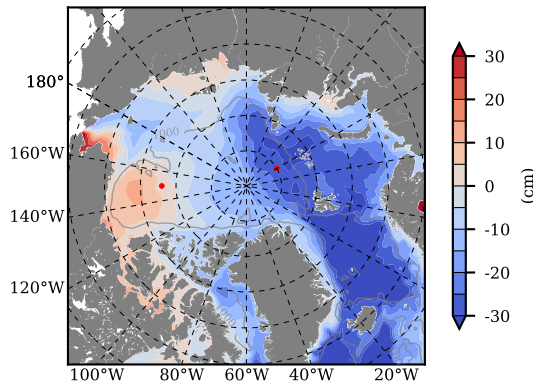

BCTGE27NTMX mean FWC (m) over 1970

Mean FWC (m) from BG Obs Sys. (Proshutinsky et al. GRL2018) over year 2003-2017

BCTGE27NTMX mean SSH

Mean SSH from Armitage et al. 2017 2003-2014