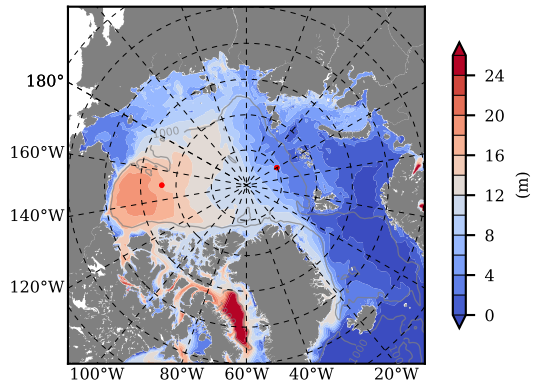

BCTGE27NTMX mean FWC (m) over 1970

Mean FWC (m) from BG Obs Sys. (Proshutinsky et al. GRL2018) over year 2003-2017

BCTGE27NTMX mean SSH

Mean SSH from Armitage et al. 2017 2003-2014