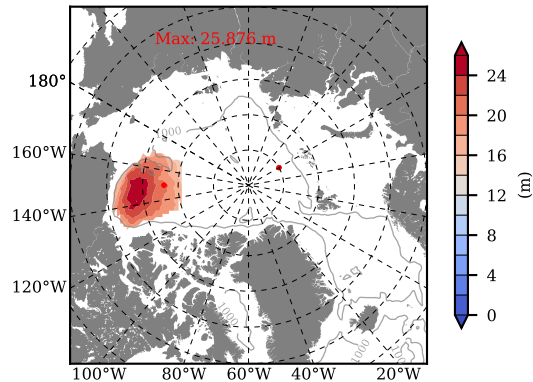

BCTGE27NTMX mean FWC (m) over 1970

Mean FWC (m) from BG Obs Sys. (Proshutinsky et al. GRL2018) over year 2003-2017

BCTGE27NTMX mean SSH

Mean SSH from Armitage et al. 2017 2003-2014