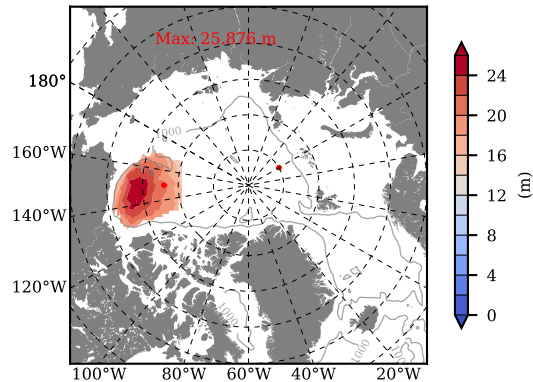

BCTGE27NTMX mean FWC (m) over 1971

Mean FWC (m) from BG Obs Sys. (Proshutinsky et al. GRL2018) over year 2003-2017

BCTGE27NTMX mean SSH

Mean SSH from Armitage et al. 2017 2003-2014