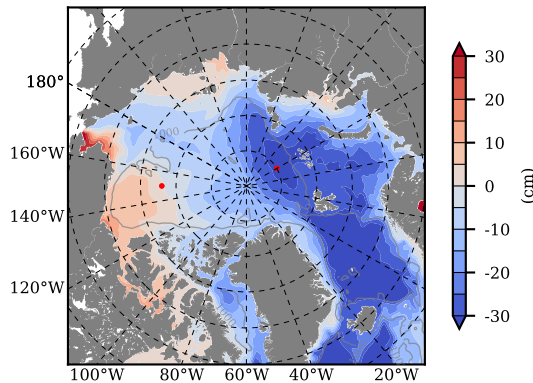

BCTGE27NTMX mean FWC (m) over 1971

Mean FWC (m) from BG Obs Sys. (Proshutinsky et al. GRL2018) over year 2003-2017

BCTGE27NTMX mean SSH

Mean SSH from Armitage et al. 2017 2003-2014