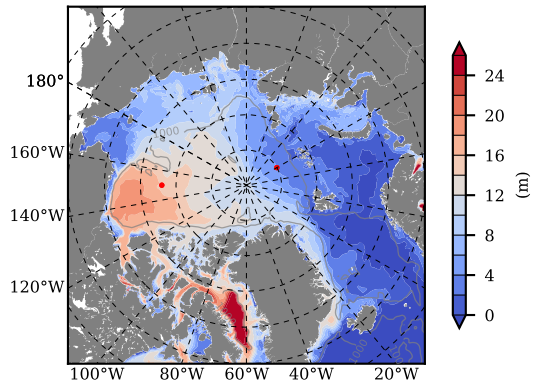

BCTGE27NTMX mean FWC (m) over 1971

Mean FWC (m) from BG Obs Sys. (Proshutinsky et al. GRL2018) over year 2003-2017

BCTGE27NTMX mean SSH

Mean SSH from Armitage et al. 2017 2003-2014