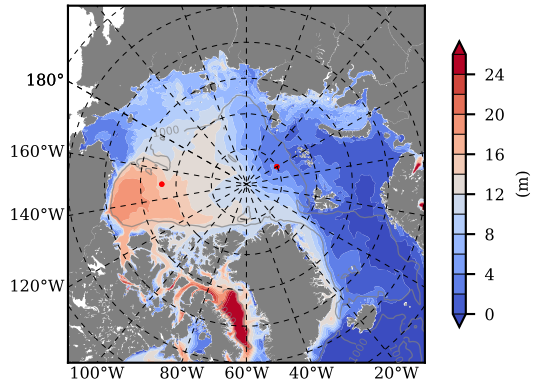

BCTGE27NTMX mean FWC (m) over 1972

Mean FWC (m) from BG Obs Sys. (Proshutinsky et al. GRL2018) over year 2003-2017

BCTGE27NTMX mean SSH

Mean SSH from Armitage et al. 2017 2003-2014