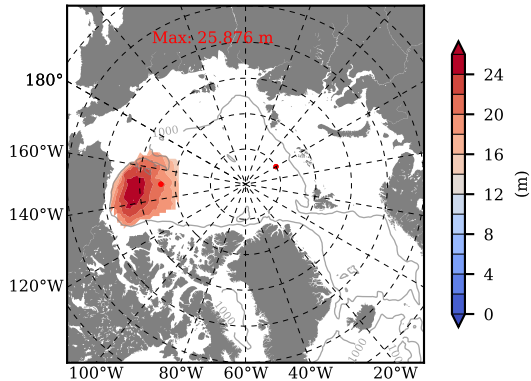

BCTGE27NTMX mean FWC (m) over 1972

Mean FWC (m) from BG Obs Sys. (Proshutinsky et al. GRL2018) over year 2003-2017

BCTGE27NTMX mean SSH

Mean SSH from Armitage et al. 2017 2003-2014