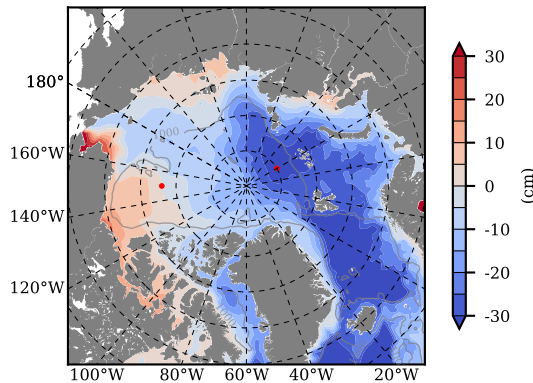

BCTGE27NTMX mean FWC (m) over 1972

Mean FWC (m) from BG Obs Sys. (Proshutinsky et al. GRL2018) over year 2003-2017

BCTGE27NTMX mean SSH

Mean SSH from Armitage et al. 2017 2003-2014