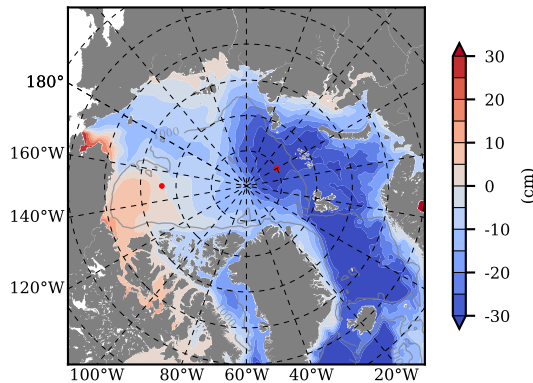

BCTGE27NTMX mean FWC (m) over 1973

Mean FWC (m) from BG Obs Sys. (Proshutinsky et al. GRL2018) over year 2003-2017

BCTGE27NTMX mean SSH

Mean SSH from Armitage et al. 2017 2003-2014