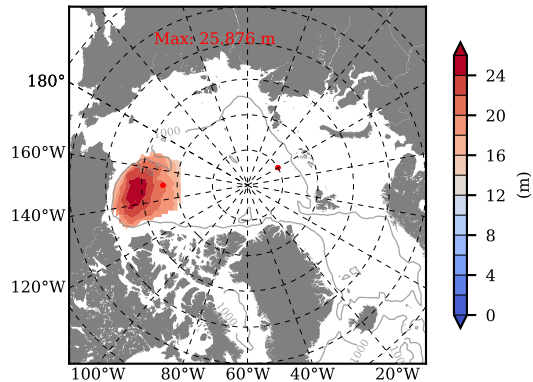

BCTGE27NTMX mean FWC (m) over 1973

Mean FWC (m) from BG Obs Sys. (Proshutinsky et al. GRL2018) over year 2003-2017

BCTGE27NTMX mean SSH

Mean SSH from Armitage et al. 2017 2003-2014