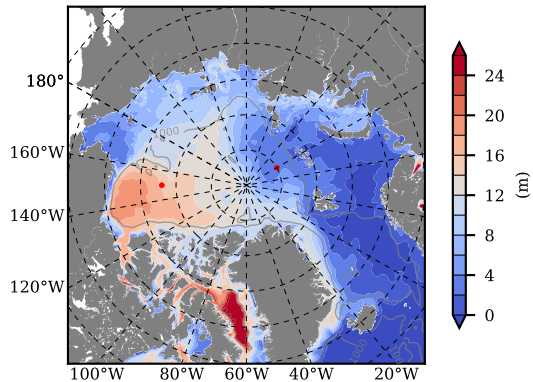

BCTGE27NTMX mean FWC (m) over 1973

Mean FWC (m) from BG Obs Sys. (Proshutinsky et al. GRL2018) over year 2003-2017

BCTGE27NTMX mean SSH

Mean SSH from Armitage et al. 2017 2003-2014