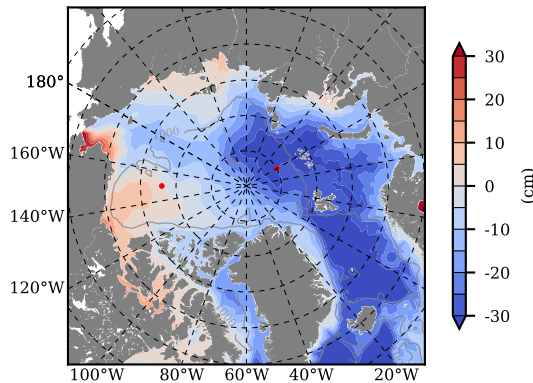

BCTGE27NTMX mean FWC (m) over 1974

Mean FWC (m) from BG Obs Sys. (Proshutinsky et al. GRL2018) over year 2003-2017

BCTGE27NTMX mean SSH

Mean SSH from Armitage et al. 2017 2003-2014