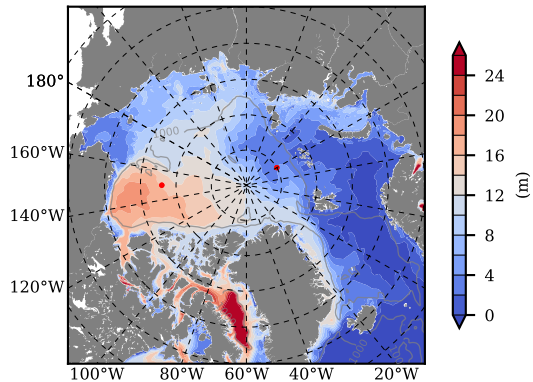

BCTGE27NTMX mean FWC (m) over 1974

Mean FWC (m) from BG Obs Sys. (Proshutinsky et al. GRL2018) over year 2003-2017

BCTGE27NTMX mean SSH

Mean SSH from Armitage et al. 2017 2003-2014