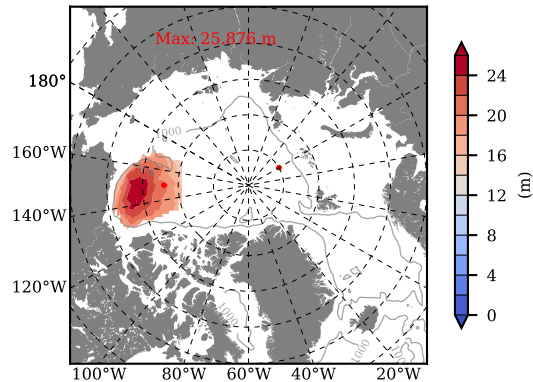

BCTGE27NTMX mean FWC (m) over 1974

Mean FWC (m) from BG Obs Sys. (Proshutinsky et al. GRL2018) over year 2003-2017

BCTGE27NTMX mean SSH

Mean SSH from Armitage et al. 2017 2003-2014