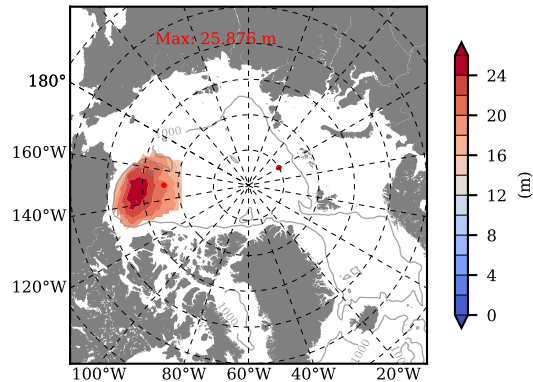

BCTGE27NTMX mean FWC (m) over 1975

Mean FWC (m) from BG Obs Sys. (Proshutinsky et al. GRL2018) over year 2003-2017

BCTGE27NTMX mean SSH

Mean SSH from Armitage et al. 2017 2003-2014