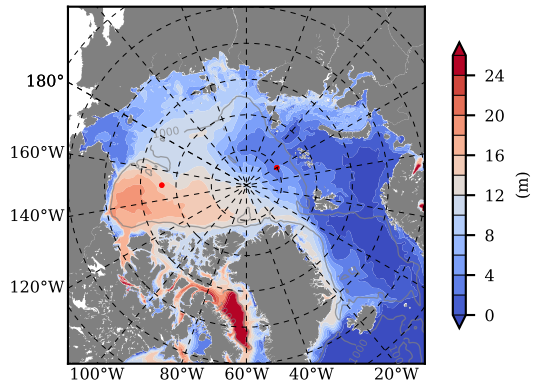

BCTGE27NTMX mean FWC (m) over 1975

Mean FWC (m) from BG Obs Sys. (Proshutinsky et al. GRL2018) over year 2003-2017

BCTGE27NTMX mean SSH

Mean SSH from Armitage et al. 2017 2003-2014