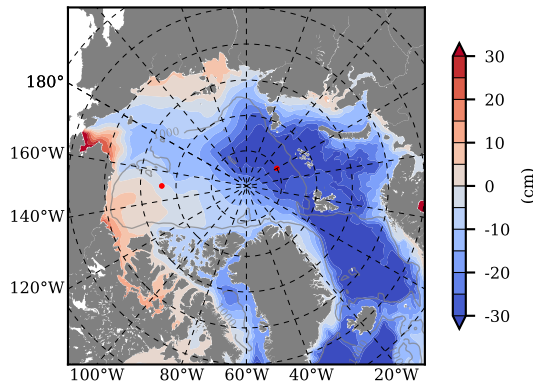

BCTGE27NTMX mean FWC (m) over 1975

Mean FWC (m) from BG Obs Sys. (Proshutinsky et al. GRL2018) over year 2003-2017

BCTGE27NTMX mean SSH

Mean SSH from Armitage et al. 2017 2003-2014