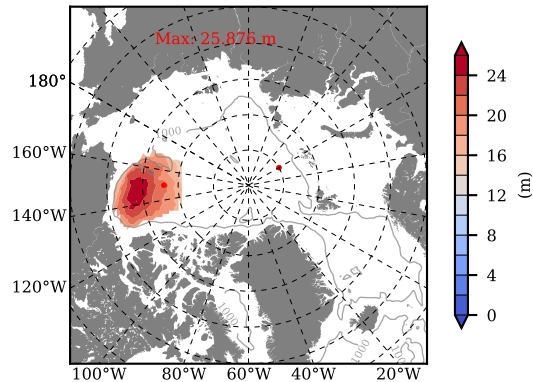

BCTGE27NTMX mean FWC (m) over 1976

Mean FWC (m) from BG Obs Sys. (Proshutinsky et al. GRL2018) over year 2003-2017

BCTGE27NTMX mean SSH

Mean SSH from Armitage et al. 2017 2003-2014