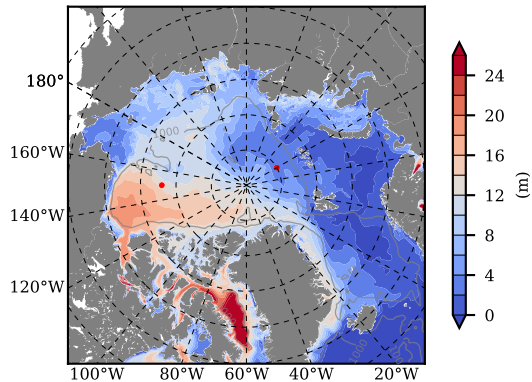

BCTGE27NTMX mean FWC (m) over 1976

Mean FWC (m) from BG Obs Sys. (Proshutinsky et al. GRL2018) over year 2003-2017

BCTGE27NTMX mean SSH

Mean SSH from Armitage et al. 2017 2003-2014