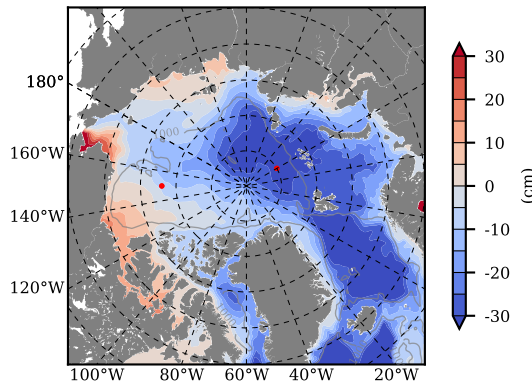

BCTGE27NTMX mean FWC (m) over 1976

Mean FWC (m) from BG Obs Sys. (Proshutinsky et al. GRL2018) over year 2003-2017

BCTGE27NTMX mean SSH

Mean SSH from Armitage et al. 2017 2003-2014