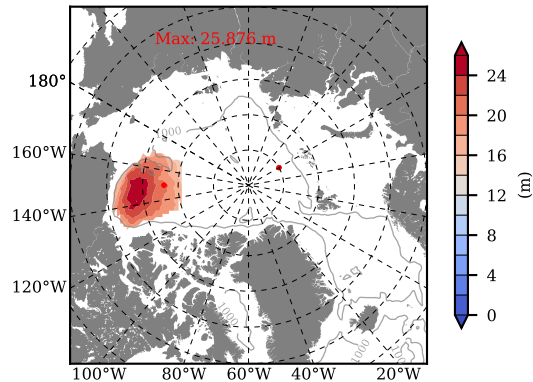

BCTGE27NTMX mean FWC (m) over 1977

Mean FWC (m) from BG Obs Sys. (Proshutinsky et al. GRL2018) over year 2003-2017

BCTGE27NTMX mean SSH

Mean SSH from Armitage et al. 2017 2003-2014