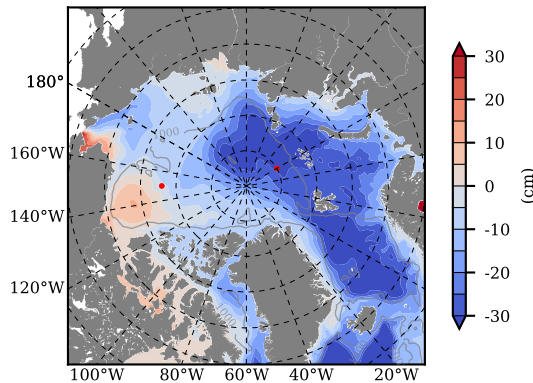

BCTGE27NTMX mean FWC (m) over 1977

Mean FWC (m) from BG Obs Sys. (Proshutinsky et al. GRL2018) over year 2003-2017

BCTGE27NTMX mean SSH

Mean SSH from Armitage et al. 2017 2003-2014