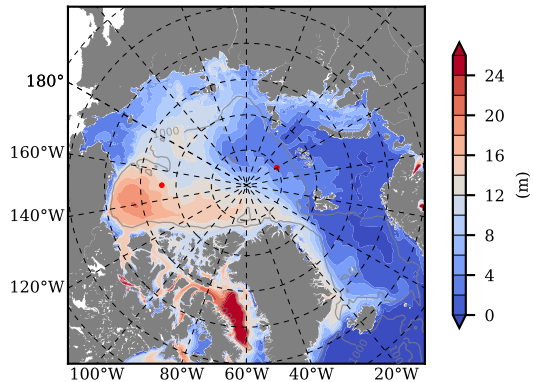

BCTGE27NTMX mean FWC (m) over 1977

Mean FWC (m) from BG Obs Sys. (Proshutinsky et al. GRL2018) over year 2003-2017

BCTGE27NTMX mean SSH

Mean SSH from Armitage et al. 2017 2003-2014