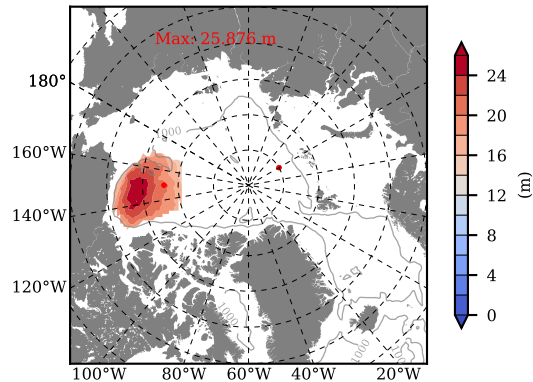

BCTGE27NTMX mean FWC (m) over 1978

Mean FWC (m) from BG Obs Sys. (Proshutinsky et al. GRL2018) over year 2003-2017

BCTGE27NTMX mean SSH

Mean SSH from Armitage et al. 2017 2003-2014