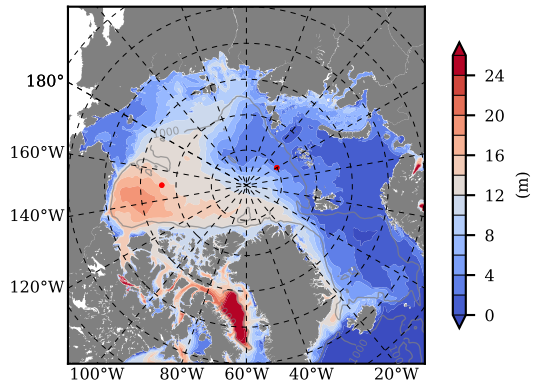

BCTGE27NTMX mean FWC (m) over 1978

Mean FWC (m) from BG Obs Sys. (Proshutinsky et al. GRL2018) over year 2003-2017

BCTGE27NTMX mean SSH

Mean SSH from Armitage et al. 2017 2003-2014