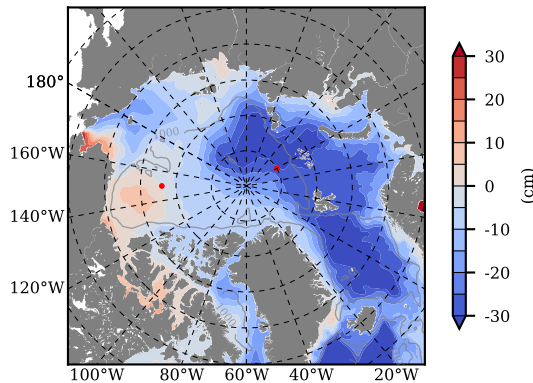

BCTGE27NTMX mean FWC (m) over 1978

Mean FWC (m) from BG Obs Sys. (Proshutinsky et al. GRL2018) over year 2003-2017

BCTGE27NTMX mean SSH

Mean SSH from Armitage et al. 2017 2003-2014