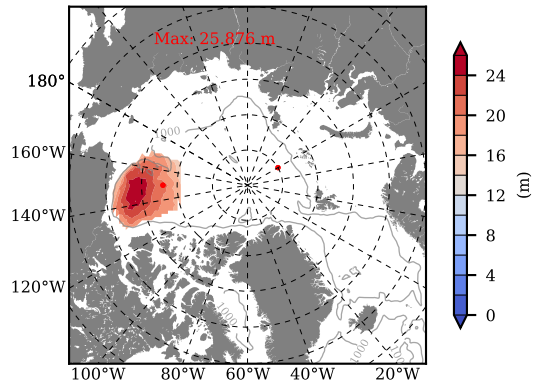

BCTGE27NTMX mean FWC (m) over 1979

Mean FWC (m) from BG Obs Sys. (Proshutinsky et al. GRL2018) over year 2003-2017

BCTGE27NTMX mean SSH

Mean SSH from Armitage et al. 2017 2003-2014