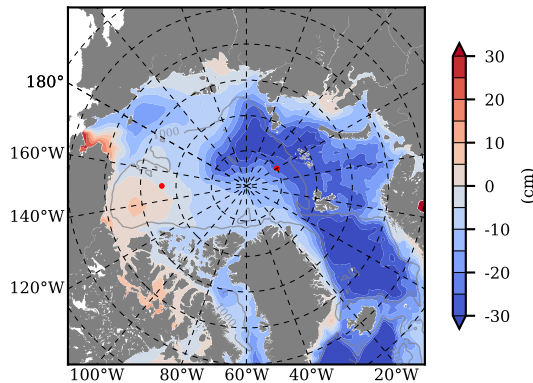

BCTGE27NTMX mean FWC (m) over 1979

Mean FWC (m) from BG Obs Sys. (Proshutinsky et al. GRL2018) over year 2003-2017

BCTGE27NTMX mean SSH

Mean SSH from Armitage et al. 2017 2003-2014