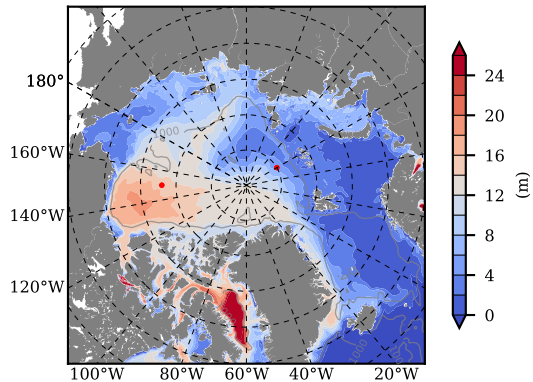

BCTGE27NTMX mean FWC (m) over 1979

Mean FWC (m) from BG Obs Sys. (Proshutinsky et al. GRL2018) over year 2003-2017

BCTGE27NTMX mean SSH

Mean SSH from Armitage et al. 2017 2003-2014