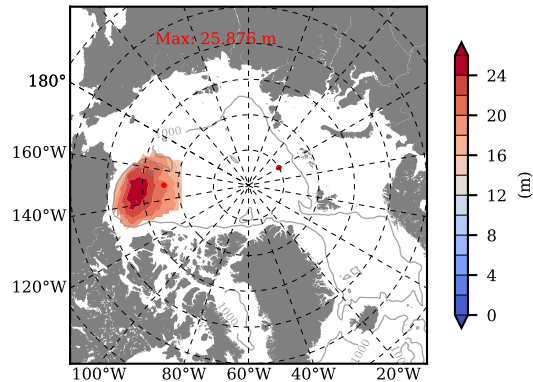

BCTGE27NTMX mean FWC (m) over 1980

Mean FWC (m) from BG Obs Sys. (Proshutinsky et al. GRL2018) over year 2003-2017

BCTGE27NTMX mean SSH

Mean SSH from Armitage et al. 2017 2003-2014