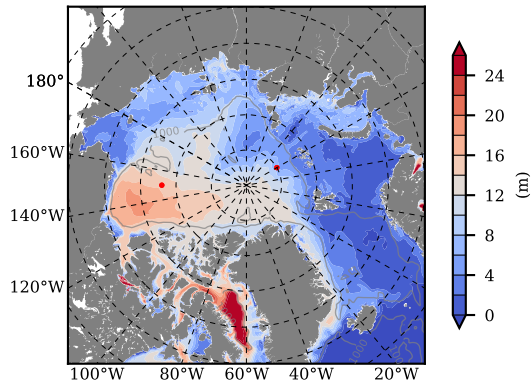

BCTGE27NTMX mean FWC (m) over 1980

Mean FWC (m) from BG Obs Sys. (Proshutinsky et al. GRL2018) over year 2003-2017

BCTGE27NTMX mean SSH

Mean SSH from Armitage et al. 2017 2003-2014