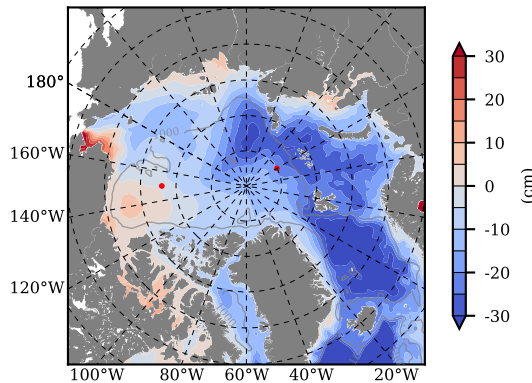

BCTGE27NTMX mean FWC (m) over 1980

Mean FWC (m) from BG Obs Sys. (Proshutinsky et al. GRL2018) over year 2003-2017

BCTGE27NTMX mean SSH

Mean SSH from Armitage et al. 2017 2003-2014