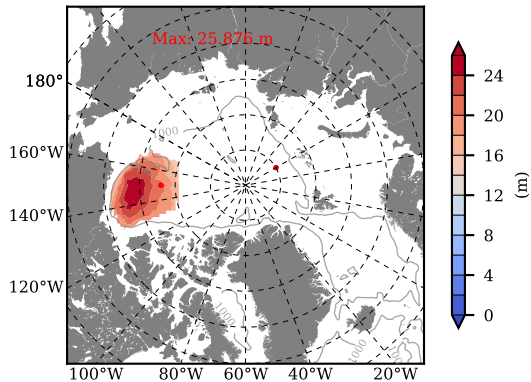

BCTGE27NTMX mean FWC (m) over 1981

Mean FWC (m) from BG Obs Sys. (Proshutinsky et al. GRL2018) over year 2003-2017

BCTGE27NTMX mean SSH

Mean SSH from Armitage et al. 2017 2003-2014