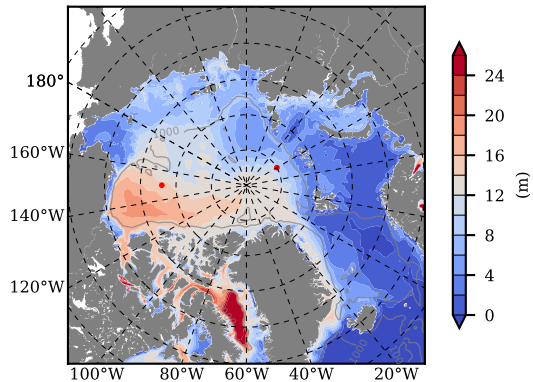

BCTGE27NTMX mean FWC (m) over 1981

Mean FWC (m) from BG Obs Sys. (Proshutinsky et al. GRL2018) over year 2003-2017

BCTGE27NTMX mean SSH

Mean SSH from Armitage et al. 2017 2003-2014