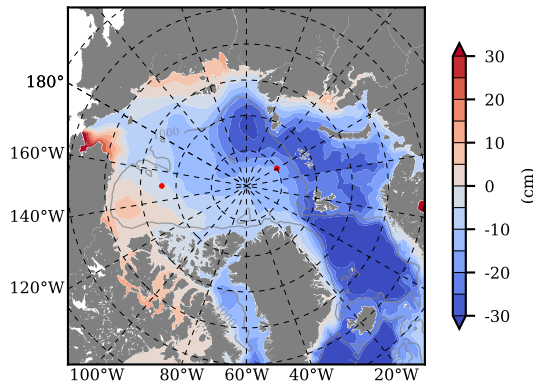

BCTGE27NTMX mean FWC (m) over 1981

Mean FWC (m) from BG Obs Sys. (Proshutinsky et al. GRL2018) over year 2003-2017

BCTGE27NTMX mean SSH

Mean SSH from Armitage et al. 2017 2003-2014