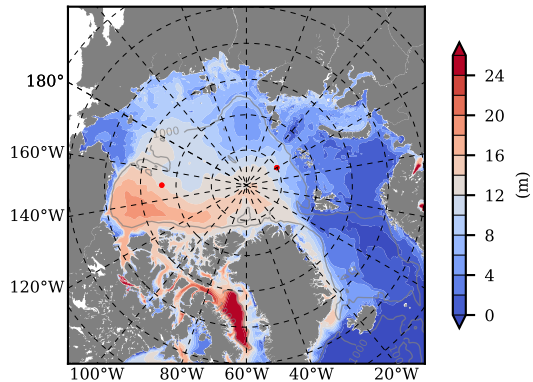

BCTGE27NTMX mean FWC (m) over 1982

Mean FWC (m) from BG Obs Sys. (Proshutinsky et al. GRL2018) over year 2003-2017

BCTGE27NTMX mean SSH

Mean SSH from Armitage et al. 2017 2003-2014