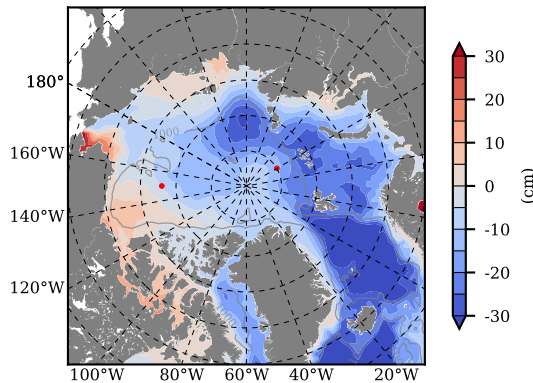

BCTGE27NTMX mean FWC (m) over 1982

Mean FWC (m) from BG Obs Sys. (Proshutinsky et al. GRL2018) over year 2003-2017

BCTGE27NTMX mean SSH

Mean SSH from Armitage et al. 2017 2003-2014