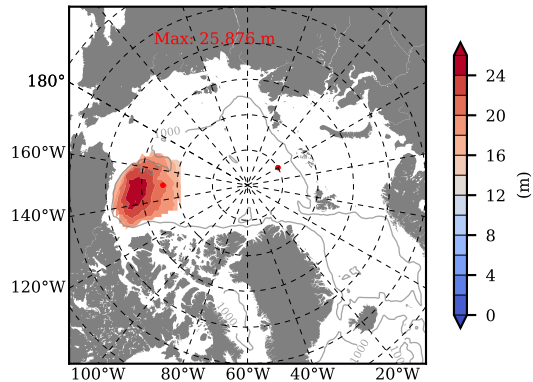

BCTGE27NTMX mean FWC (m) over 1982

Mean FWC (m) from BG Obs Sys. (Proshutinsky et al. GRL2018) over year 2003-2017

BCTGE27NTMX mean SSH

Mean SSH from Armitage et al. 2017 2003-2014