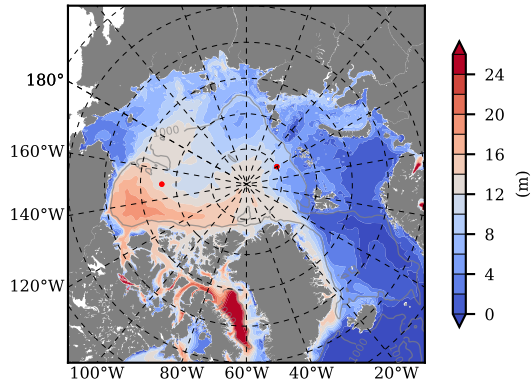

BCTGE27NTMX mean FWC (m) over 1983

Mean FWC (m) from BG Obs Sys. (Proshutinsky et al. GRL2018) over year 2003-2017

BCTGE27NTMX mean SSH

Mean SSH from Armitage et al. 2017 2003-2014