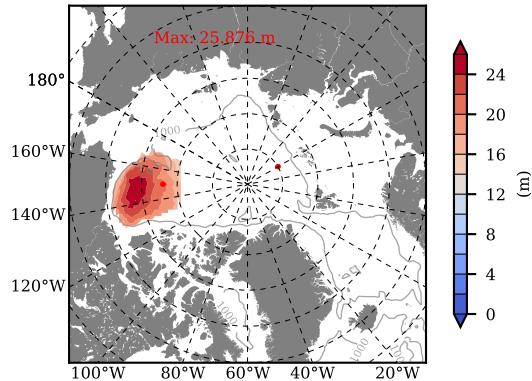

BCTGE27NTMX mean FWC (m) over 1983

Mean FWC (m) from BG Obs Sys. (Proshutinsky et al. GRL2018) over year 2003-2017

BCTGE27NTMX mean SSH

Mean SSH from Armitage et al. 2017 2003-2014