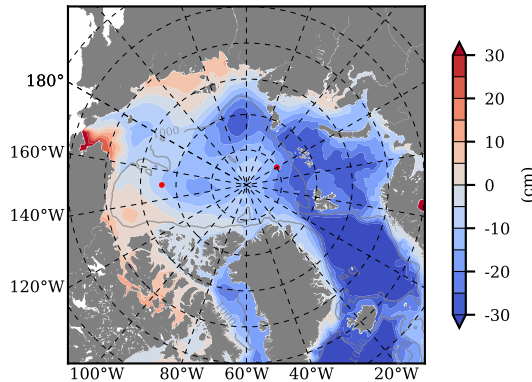

BCTGE27NTMX mean FWC (m) over 1983

Mean FWC (m) from BG Obs Sys. (Proshutinsky et al. GRL2018) over year 2003-2017

BCTGE27NTMX mean SSH

Mean SSH from Armitage et al. 2017 2003-2014