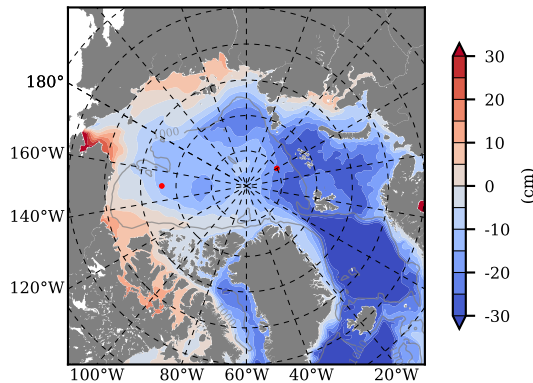

BCTGE27NTMX mean FWC (m) over 1984

Mean FWC (m) from BG Obs Sys. (Proshutinsky et al. GRL2018) over year 2003-2017

BCTGE27NTMX mean SSH

Mean SSH from Armitage et al. 2017 2003-2014