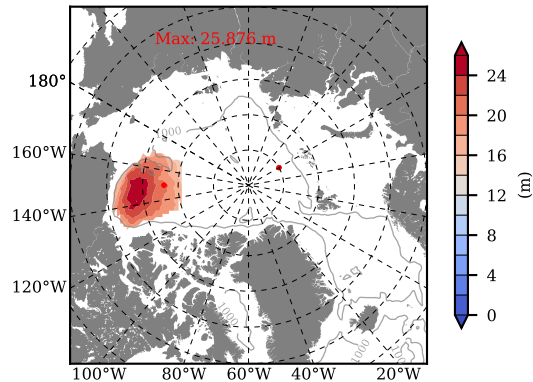

BCTGE27NTMX mean FWC (m) over 1984

Mean FWC (m) from BG Obs Sys. (Proshutinsky et al. GRL2018) over year 2003-2017

BCTGE27NTMX mean SSH

Mean SSH from Armitage et al. 2017 2003-2014