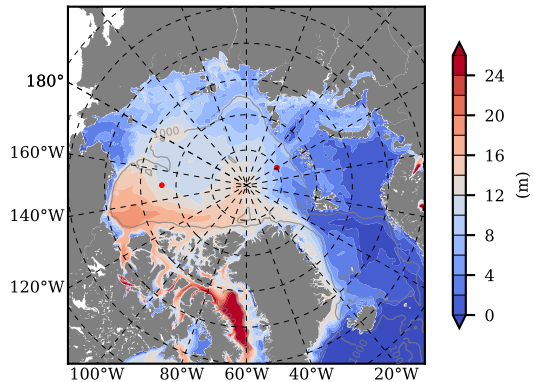

BCTGE27NTMX mean FWC (m) over 1984

Mean FWC (m) from BG Obs Sys. (Proshutinsky et al. GRL2018) over year 2003-2017

BCTGE27NTMX mean SSH

Mean SSH from Armitage et al. 2017 2003-2014