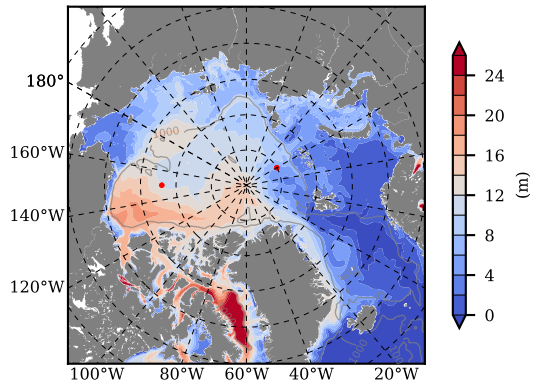

BCTGE27NTMX mean FWC (m) over 1985

Mean FWC (m) from BG Obs Sys. (Proshutinsky et al. GRL2018) over year 2003-2017

BCTGE27NTMX mean SSH

Mean SSH from Armitage et al. 2017 2003-2014