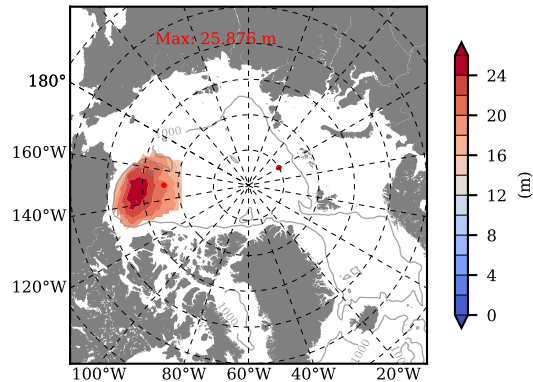

BCTGE27NTMX mean FWC (m) over 1985

Mean FWC (m) from BG Obs Sys. (Proshutinsky et al. GRL2018) over year 2003-2017

BCTGE27NTMX mean SSH

Mean SSH from Armitage et al. 2017 2003-2014