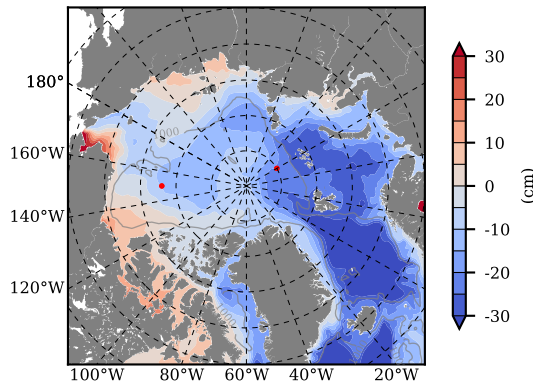

BCTGE27NTMX mean FWC (m) over 1985

Mean FWC (m) from BG Obs Sys. (Proshutinsky et al. GRL2018) over year 2003-2017

BCTGE27NTMX mean SSH

Mean SSH from Armitage et al. 2017 2003-2014