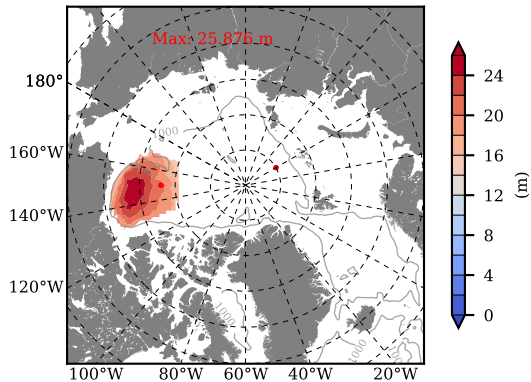

BCTGE27NTMX mean FWC (m) over 1986

Mean FWC (m) from BG Obs Sys. (Proshutinsky et al. GRL2018) over year 2003-2017

BCTGE27NTMX mean SSH

Mean SSH from Armitage et al. 2017 2003-2014