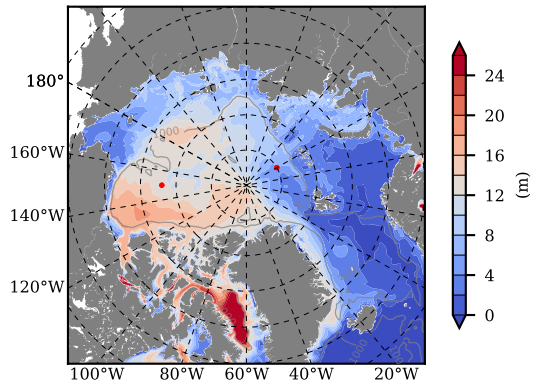

BCTGE27NTMX mean FWC (m) over 1986

Mean FWC (m) from BG Obs Sys. (Proshutinsky et al. GRL2018) over year 2003-2017

BCTGE27NTMX mean SSH

Mean SSH from Armitage et al. 2017 2003-2014