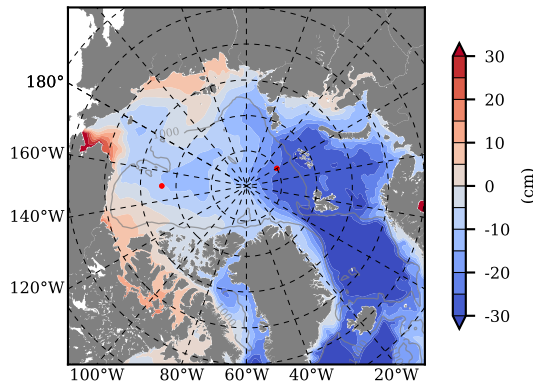

BCTGE27NTMX mean FWC (m) over 1986

Mean FWC (m) from BG Obs Sys. (Proshutinsky et al. GRL2018) over year 2003-2017

BCTGE27NTMX mean SSH

Mean SSH from Armitage et al. 2017 2003-2014