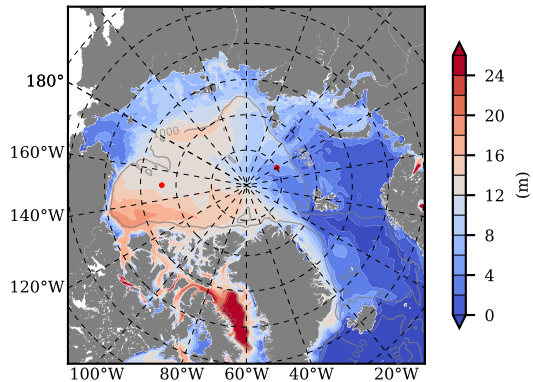

BCTGE27NTMX mean FWC (m) over 1987

Mean FWC (m) from BG Obs Sys. (Proshutinsky et al. GRL2018) over year 2003-2017

BCTGE27NTMX mean SSH

Mean SSH from Armitage et al. 2017 2003-2014