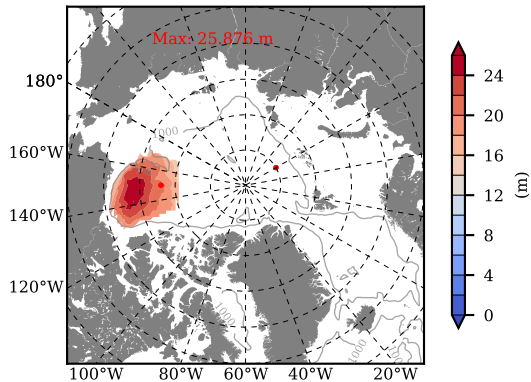

BCTGE27NTMX mean FWC (m) over 1987

Mean FWC (m) from BG Obs Sys. (Proshutinsky et al. GRL2018) over year 2003-2017

BCTGE27NTMX mean SSH

Mean SSH from Armitage et al. 2017 2003-2014