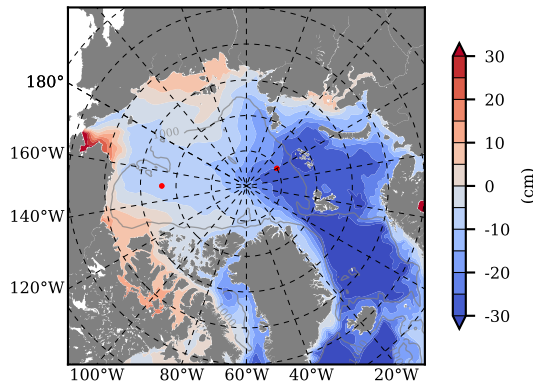

BCTGE27NTMX mean FWC (m) over 1987

Mean FWC (m) from BG Obs Sys. (Proshutinsky et al. GRL2018) over year 2003-2017

BCTGE27NTMX mean SSH

Mean SSH from Armitage et al. 2017 2003-2014