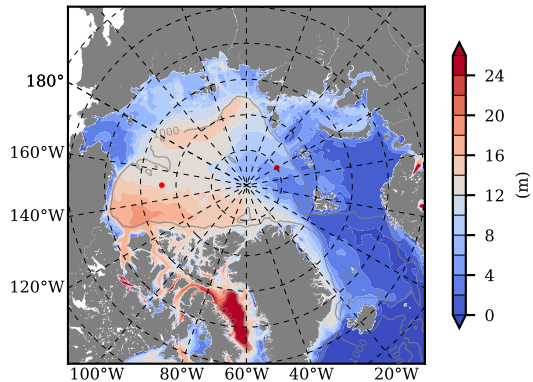

BCTGE27NTMX mean FWC (m) over 1988

Mean FWC (m) from BG Obs Sys. (Proshutinsky et al. GRL2018) over year 2003-2017

BCTGE27NTMX mean SSH

Mean SSH from Armitage et al. 2017 2003-2014