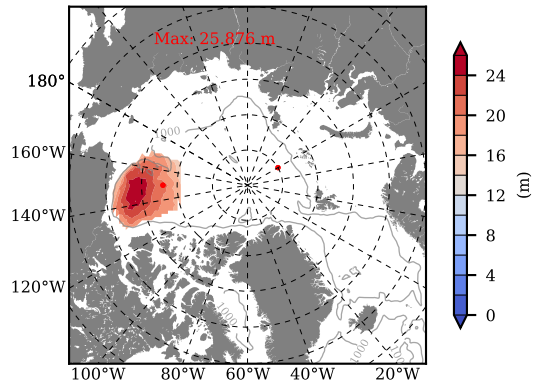

BCTGE27NTMX mean FWC (m) over 1988

Mean FWC (m) from BG Obs Sys. (Proshutinsky et al. GRL2018) over year 2003-2017

BCTGE27NTMX mean SSH

Mean SSH from Armitage et al. 2017 2003-2014