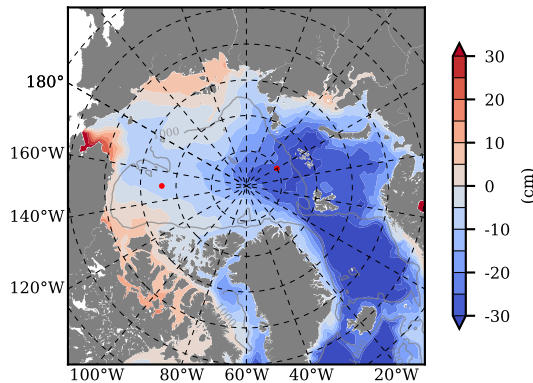

BCTGE27NTMX mean FWC (m) over 1988

Mean FWC (m) from BG Obs Sys. (Proshutinsky et al. GRL2018) over year 2003-2017

BCTGE27NTMX mean SSH

Mean SSH from Armitage et al. 2017 2003-2014