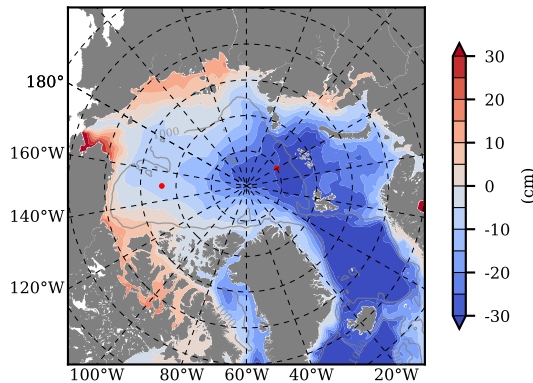

BCTGE27NTMX mean FWC (m) over 1989

Mean FWC (m) from BG Obs Sys. (Proshutinsky et al. GRL2018) over year 2003-2017

BCTGE27NTMX mean SSH

Mean SSH from Armitage et al. 2017 2003-2014