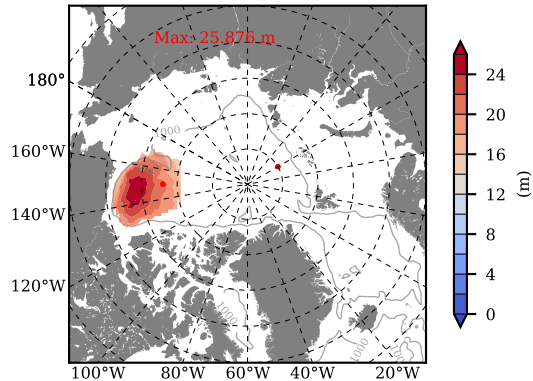

BCTGE27NTMX mean FWC (m) over 1989

Mean FWC (m) from BG Obs Sys. (Proshutinsky et al. GRL2018) over year 2003-2017

BCTGE27NTMX mean SSH

Mean SSH from Armitage et al. 2017 2003-2014