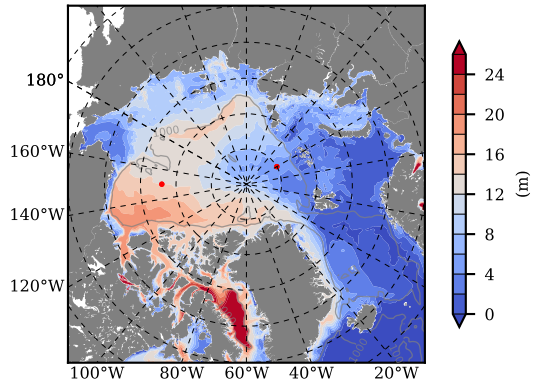

BCTGE27NTMX mean FWC (m) over 1989

Mean FWC (m) from BG Obs Sys. (Proshutinsky et al. GRL2018) over year 2003-2017

BCTGE27NTMX mean SSH

Mean SSH from Armitage et al. 2017 2003-2014