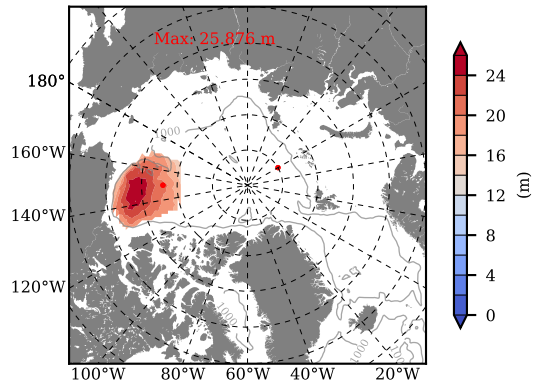

BCTGE27NTMX mean FWC (m) over 1990

Mean FWC (m) from BG Obs Sys. (Proshutinsky et al. GRL2018) over year 2003-2017

BCTGE27NTMX mean SSH

Mean SSH from Armitage et al. 2017 2003-2014