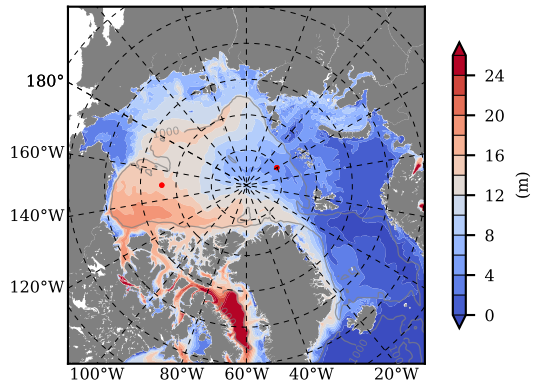

BCTGE27NTMX mean FWC (m) over 1990

Mean FWC (m) from BG Obs Sys. (Proshutinsky et al. GRL2018) over year 2003-2017

BCTGE27NTMX mean SSH

Mean SSH from Armitage et al. 2017 2003-2014