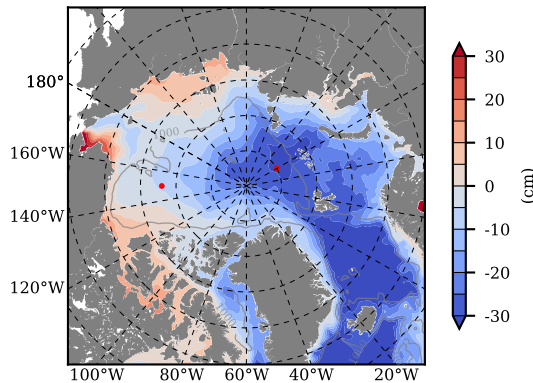

BCTGE27NTMX mean FWC (m) over 1990

Mean FWC (m) from BG Obs Sys. (Proshutinsky et al. GRL2018) over year 2003-2017

BCTGE27NTMX mean SSH

Mean SSH from Armitage et al. 2017 2003-2014