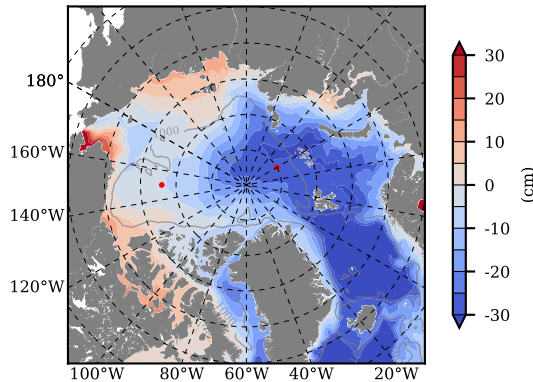

BCTGE27NTMX mean FWC (m) over 1991

Mean FWC (m) from BG Obs Sys. (Proshutinsky et al. GRL2018) over year 2003-2017

BCTGE27NTMX mean SSH

Mean SSH from Armitage et al. 2017 2003-2014