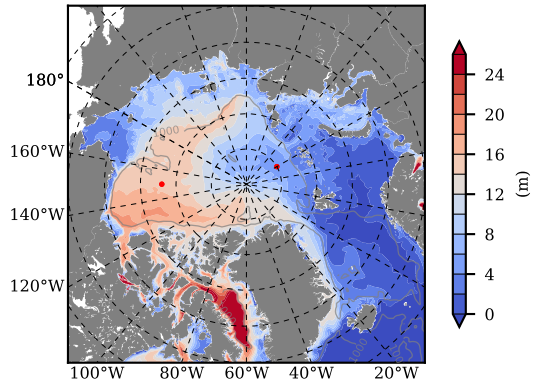

BCTGE27NTMX mean FWC (m) over 1991

Mean FWC (m) from BG Obs Sys. (Proshutinsky et al. GRL2018) over year 2003-2017

BCTGE27NTMX mean SSH

Mean SSH from Armitage et al. 2017 2003-2014