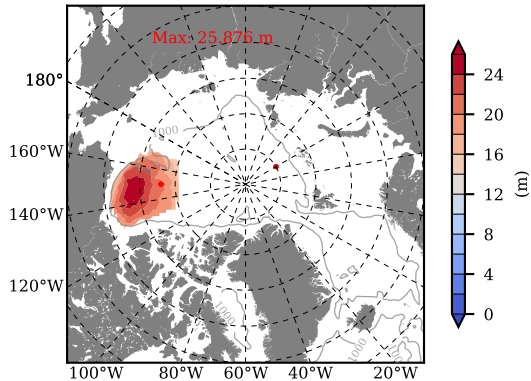

BCTGE27NTMX mean FWC (m) over 1991

Mean FWC (m) from BG Obs Sys. (Proshutinsky et al. GRL2018) over year 2003-2017

BCTGE27NTMX mean SSH

Mean SSH from Armitage et al. 2017 2003-2014