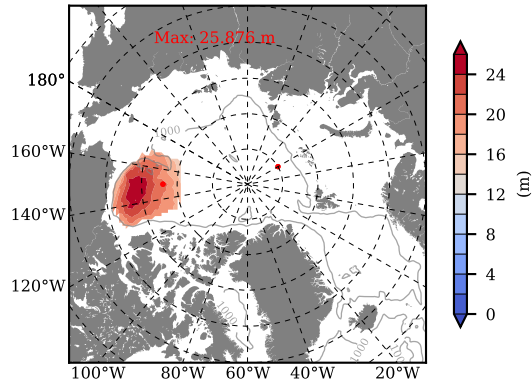

BCTGE27NTMX mean FWC (m) over 1992

Mean FWC (m) from BG Obs Sys. (Proshutinsky et al. GRL2018) over year 2003-2017

BCTGE27NTMX mean SSH

Mean SSH from Armitage et al. 2017 2003-2014