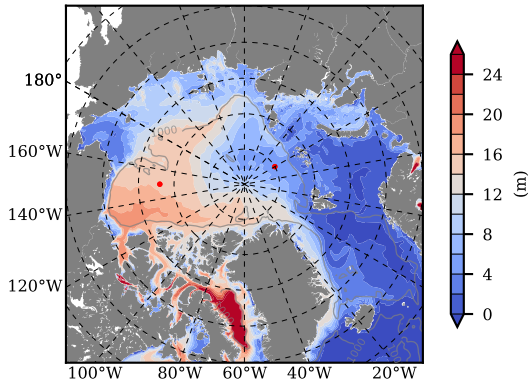

BCTGE27NTMX mean FWC (m) over 1992

Mean FWC (m) from BG Obs Sys. (Proshutinsky et al. GRL2018) over year 2003-2017

BCTGE27NTMX mean SSH

Mean SSH from Armitage et al. 2017 2003-2014