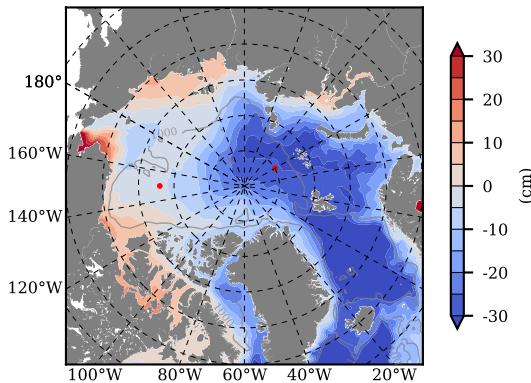

BCTGE27NTMX mean FWC (m) over 1992

Mean FWC (m) from BG Obs Sys. (Proshutinsky et al. GRL2018) over year 2003-2017

BCTGE27NTMX mean SSH

Mean SSH from Armitage et al. 2017 2003-2014