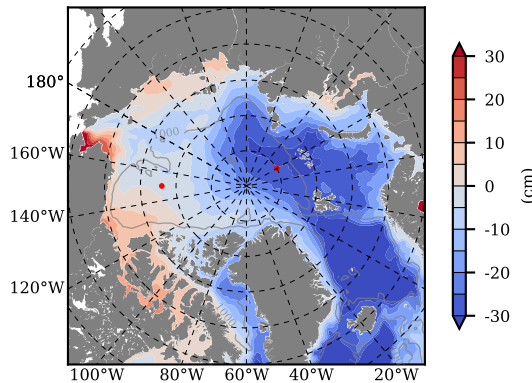

BCTGE27NTMX mean FWC (m) over 1993

Mean FWC (m) from BG Obs Sys. (Proshutinsky et al. GRL2018) over year 2003-2017

BCTGE27NTMX mean SSH

Mean SSH from Armitage et al. 2017 2003-2014