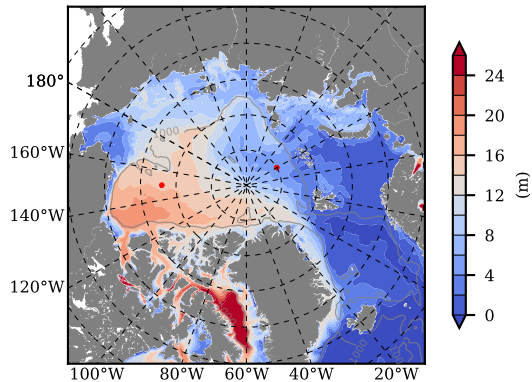

BCTGE27NTMX mean FWC (m) over 1993

Mean FWC (m) from BG Obs Sys. (Proshutinsky et al. GRL2018) over year 2003-2017

BCTGE27NTMX mean SSH

Mean SSH from Armitage et al. 2017 2003-2014