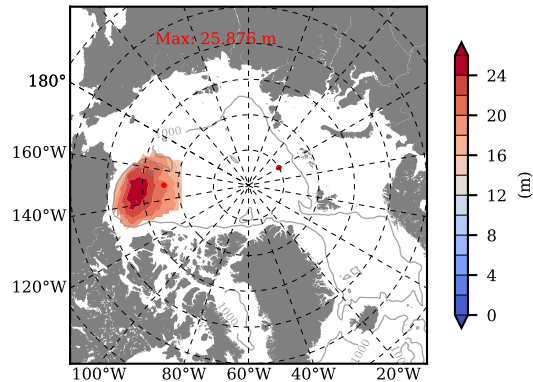

BCTGE27NTMX mean FWC (m) over 1993

Mean FWC (m) from BG Obs Sys. (Proshutinsky et al. GRL2018) over year 2003-2017

BCTGE27NTMX mean SSH

Mean SSH from Armitage et al. 2017 2003-2014