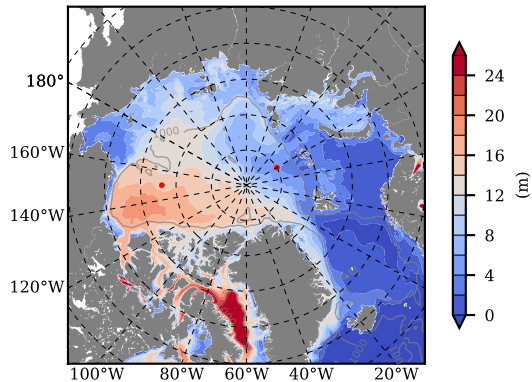

BCTGE27NTMX mean FWC (m) over 1994

Mean FWC (m) from BG Obs Sys. (Proshutinsky et al. GRL2018) over year 2003-2017

BCTGE27NTMX mean SSH

Mean SSH from Armitage et al. 2017 2003-2014