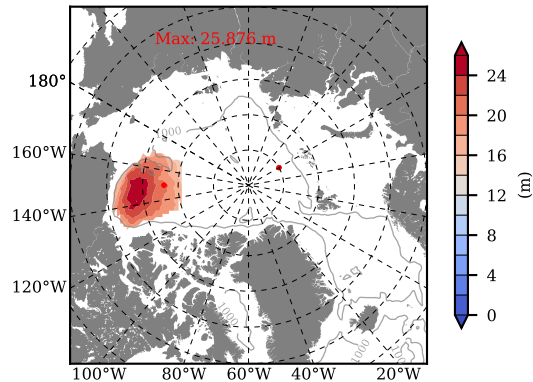

BCTGE27NTMX mean FWC (m) over 1994

Mean FWC (m) from BG Obs Sys. (Proshutinsky et al. GRL2018) over year 2003-2017

BCTGE27NTMX mean SSH

Mean SSH from Armitage et al. 2017 2003-2014