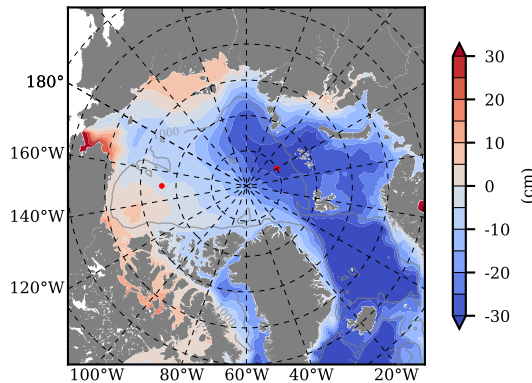

BCTGE27NTMX mean FWC (m) over 1994

Mean FWC (m) from BG Obs Sys. (Proshutinsky et al. GRL2018) over year 2003-2017

BCTGE27NTMX mean SSH

Mean SSH from Armitage et al. 2017 2003-2014