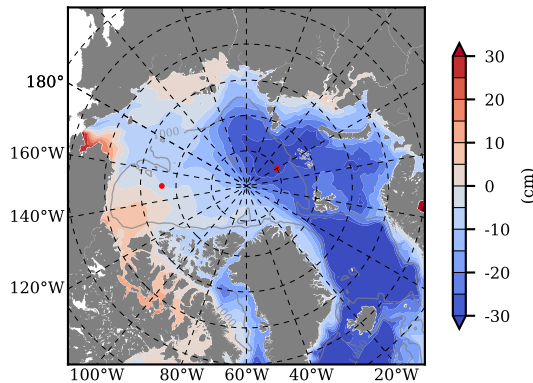

BCTGE27NTMX mean FWC (m) over 1995

Mean FWC (m) from BG Obs Sys. (Proshutinsky et al. GRL2018) over year 2003-2017

BCTGE27NTMX mean SSH

Mean SSH from Armitage et al. 2017 2003-2014