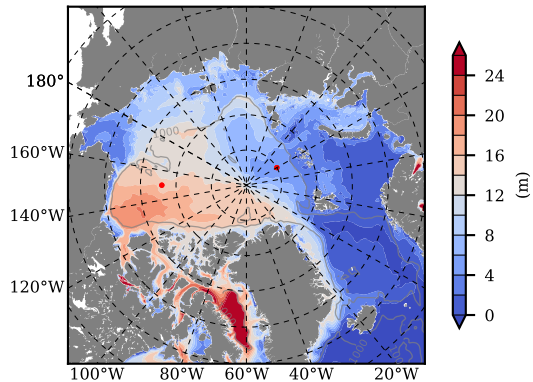

BCTGE27NTMX mean FWC (m) over 1995

Mean FWC (m) from BG Obs Sys. (Proshutinsky et al. GRL2018) over year 2003-2017

BCTGE27NTMX mean SSH

Mean SSH from Armitage et al. 2017 2003-2014