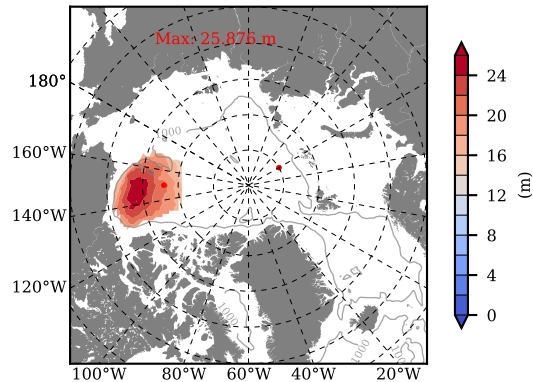

BCTGE27NTMX mean FWC (m) over 1995

Mean FWC (m) from BG Obs Sys. (Proshutinsky et al. GRL2018) over year 2003-2017

BCTGE27NTMX mean SSH

Mean SSH from Armitage et al. 2017 2003-2014